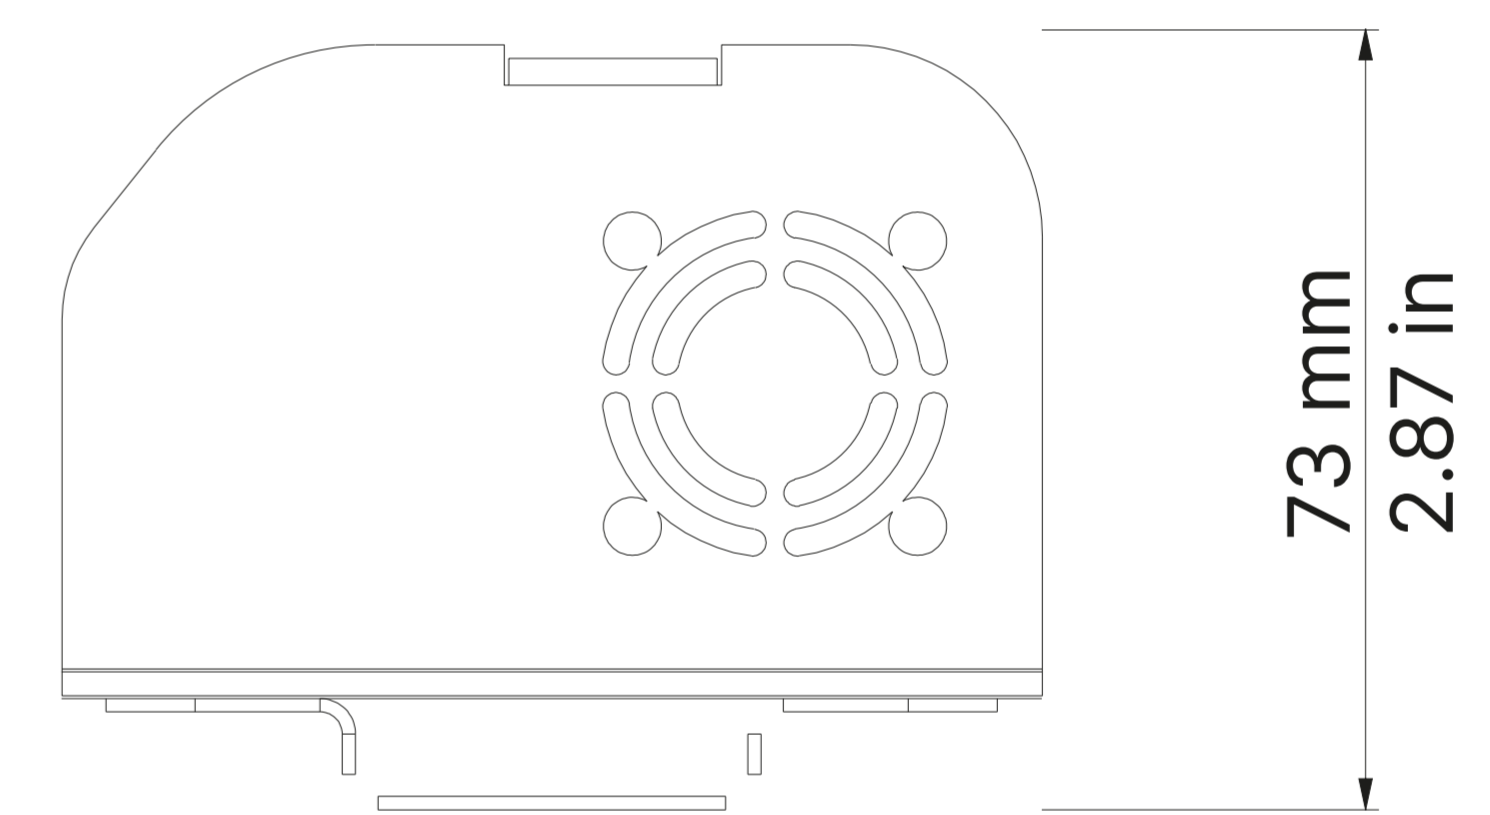

Castiglione delle Stiviere (MN) - Italy - Via Carpenedolo, 90
Tel. 0376/1514412 - Fax. 0376/1514380 - www.coemar.com

Description:
LEDko SHHH
Power Supply Box

Date: 26.11.2024

This drawing cannot be copied, reproduced, shown to third parties without our permission
Questo disegno non può essere copiato, riprodotto, mostrato a terzi senza nostra autorizzazione