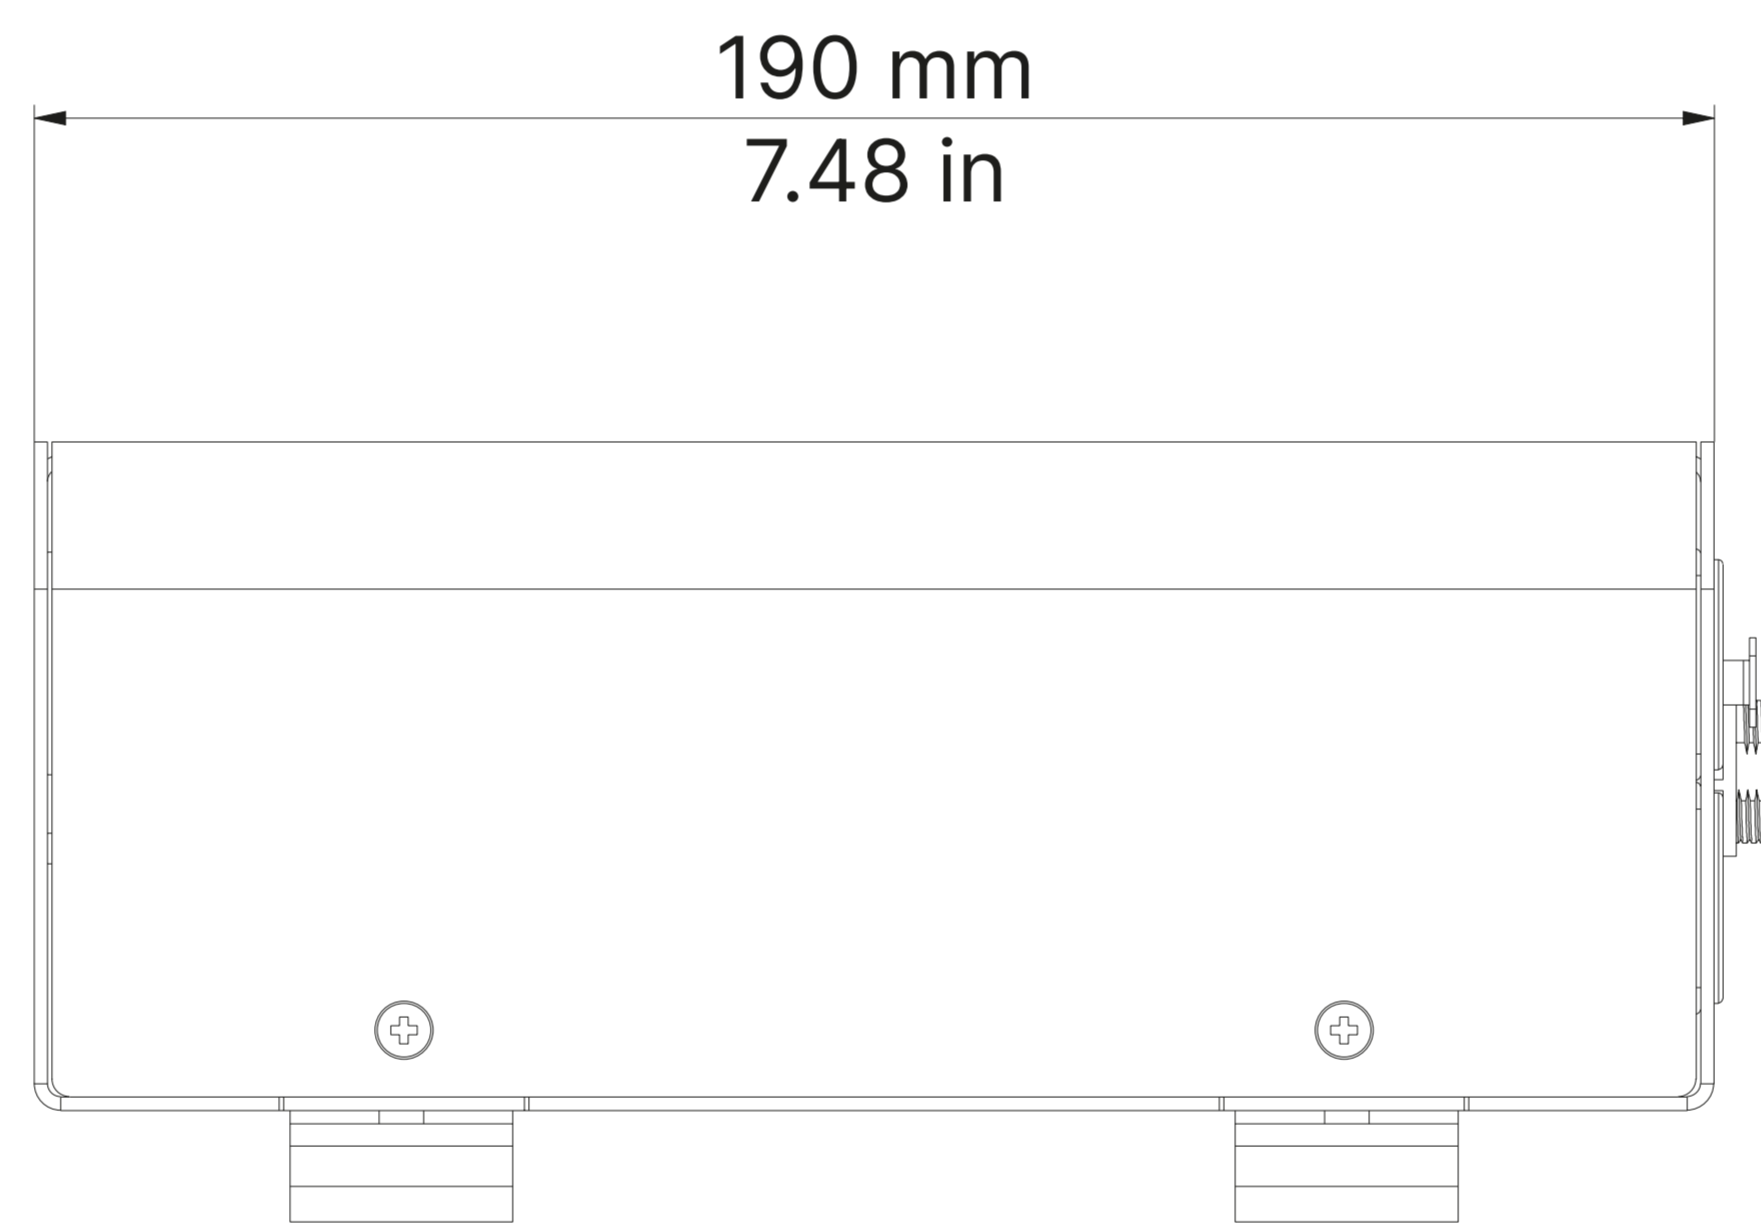

Castiglione delle Stiviere (MN) - Italy - Via Carpenedolo, 90
Tel. 0376/1514412 - Fax. 0376/1514380 - www.coemar.com

Description:
LEDko SHHH
Power Supply Box

Date: 26.11.2024

This drawing cannot be copied, reproduced, shown to third parties without our permission
Questo disegno non può essere copiato, riprodotto, mostrato a terzi senza nostra autorizzazione