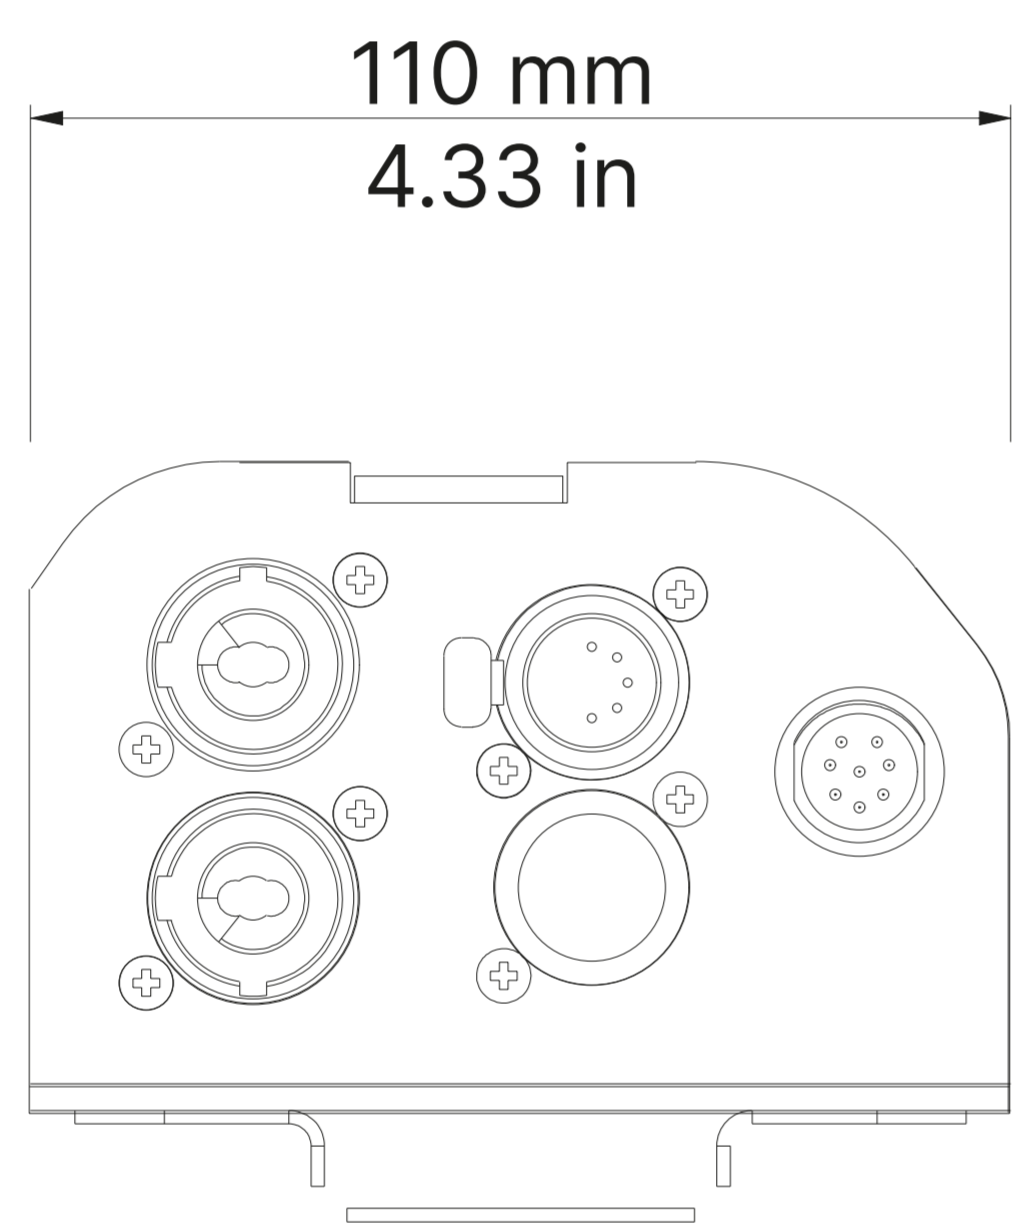

Castiglione delle Stiviere (MN) - Italy - Via Carpenedolo, 90
Tel. 0376/1514412 - Fax. 0376/1514380 - www.coemar.com

Description:
LEDko SHHH
Power Supply Box

Date: 26.11.2024

This drawing cannot be copied, reproduced, shown to third parties without our permission
Questo disegno non può essere copiato, riprodotto, mostrato a terzi senza nostra autorizzazione