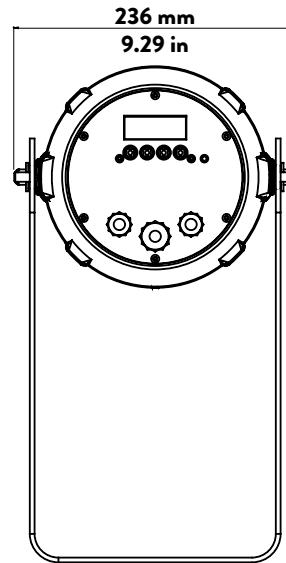

DMX Signal Junction Connector

Specification

- DMX 512 STANDARD:
- Pin 1 = Ground Wire
- Pin 2 = Negative (Black)
- Pin 3 = Positive (White)