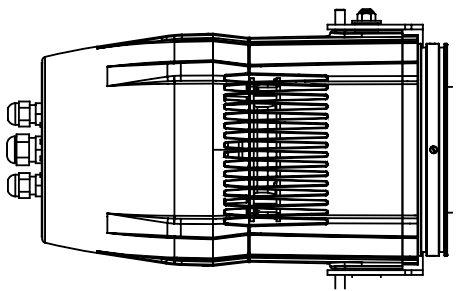

DMX Signal Junction Connector

Specification

- DMX 512 STANDARD:
- Pin 1 = Ground Wire
- Pin 2 = Negative (Black)
- Pin 3 = Positive (White)