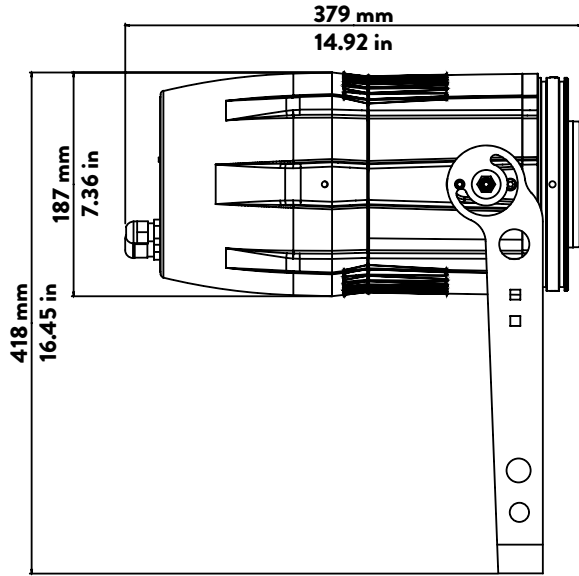

DMX Signal Junction Connector

Specification

- DMX 512 STANDARD:
- Pin 1 = Ground Wire
- Pin 2 = Negative (Black)
- Pin 3 = Positive (White)