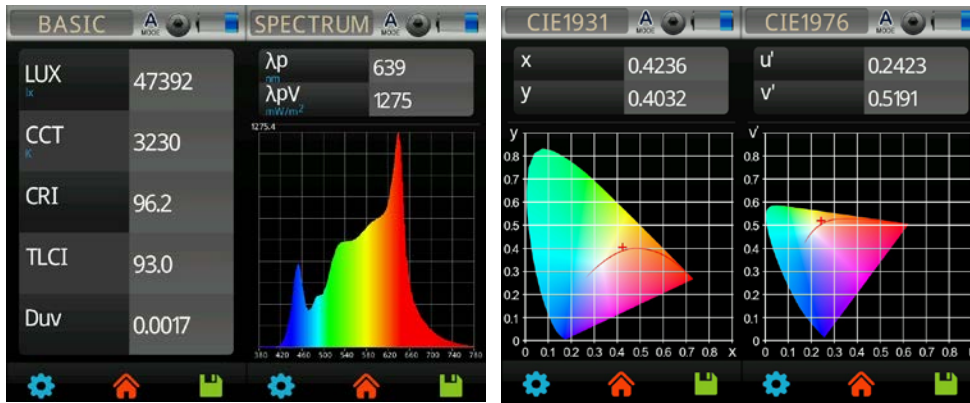

Fine RGB Mode

01 → Master Dimmer
 02 → Dimmer Fine
 03 → Red
 04 → Red Fine
 05 → Green
 06 → Green Fine
 07 → Blue
 08 → Blue Fine
 09 → White Tone
 10 → Saturation
 11 → Strobe
 12 → Special Functions

Sunrise Mode

01 → Master Dimmer
 02 → Dimmer Fine
 03 → Proportional CCT
 04 → Step CCT
 05 → Green Saturation
 06 → Special Functions

DMX Signal Junction Connector

Specification

- DMX 512 STANDARD:
- Pin 1 = Ground Wire
- Pin 2 = Negative (Black)
- Pin 3 = Positive (White)

LEDko EXT Engine FullSpectrum 6 HD +

Optic: 14°

Distance(m)	3	6	9	12	15	18	21	24	27	30	
lux	3.200K	47.392	11.848	5.266	2.962	1.896	1.316	967	741	585	474
	5.600K	55.888	13.972	6.210	3.493	2.236	1.552	1.141	873	690	559
Diameter Ø (m)	0,58	1,16	1,73	2,31	2,89	3,47	4,04	4,62	5,20	5,78	
lux	3.200K	CRI 96.2	TLCI 93								
	5.600K	CRI 96.5	TLCI 96.2								

3.200 K

5.600 K

LEDko EXT Engine FullSpectrum 6 HD +

Optic: 19°

Distance(m)	3	6	9	12	15	18	21	24	27	30	
lux	3.200K	23.838	5.960	2.649	1.490	954	662	486	372	294	238
	5.600K	28.213	7.053	3.135	1.763	1.129	784	576	441	348	282
Diameter Ø (m)	0,79	1,58	2,37	3,16	3,95	4,74	5,53	6,32	7,11	7,90	
lux	3.200K	CRI 95.9	TLCI 93.8								
	5.600K	CRI 97.6	TLCI 96.8								