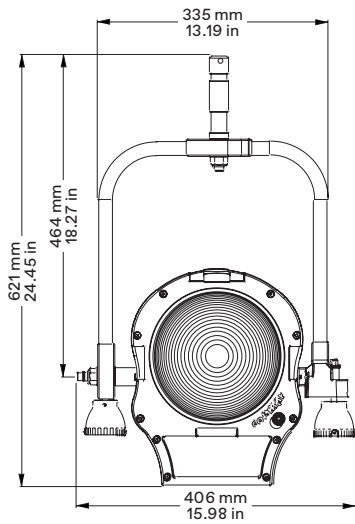

Drawing Size - Pole operated Yoke Version

Models

Product	Code
Otello 8 T/D + Manual Yoke, Manual Zoom	F150C090P (T version) F150D090P (D version)
Otello 8 T/D + Manual Yoke, Motorized Zoom	F150C000P (T version) F150D000P (D version)
Otello 8 T/D + Pole Operated	F150C010P (T version) F150D010P (D version)