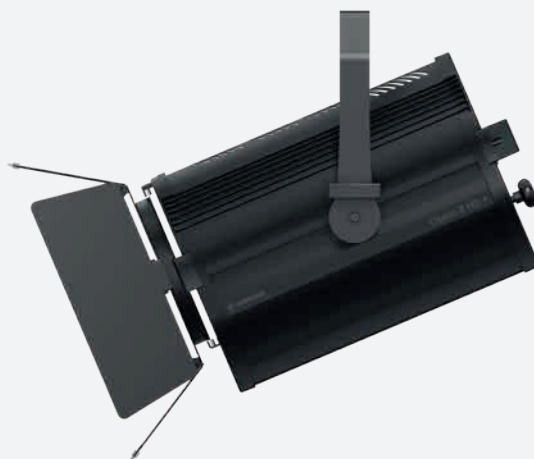

Otello 8 T/D +

Last update:
05/06/2023

Otello 8 T/D + with 8 leaf barn door

Introducing

● Developed to offer the best solution in the stage lighting field focussing on **theatre and TV studios applications**, Otello Led Fresnel incorporates all traditional characteristics of a Fresnel light such as the **distinctive soft-edged** and **very wide beam** and the **smooth and homogeneous light field**.

The improved **HD electronic** with an advanced LED controller guarantees a smooth 20 bit dimming and a superlative **color mixing**.

Next to the traditional manual or P.O. option, Otello offers an optional motorized zoom, which together with a modern design and Oled display with on-board selector for quick setting represents the state of the art in terms of LED Fresnel range. The family consists of 2 fixtures with lenses of 150 mm (5,9 inch) and 200 mm (7,87 inch). All variants include COB, VariWhite, Studio and FullSpectrum 6 LEDs in 3 power steps.

Key Features

● Tungsten or Daylight COB LED

● High CRI > 95

● CCT Fixed White 3.200 K or 5.600 K

● Fresnel lens (diameter 200 mm / 7.87 in)
● Manual zoom range from 14° to 48° (PO zoom available) half peak angle

● Extruded aluminum, flame-retardant technopolymer reinforced with fiberglass

● Custom color on request (optional)

● Manual (standard) or Pole Operated Pan-Tilt (optional)

● Wattage typical : 310 W at 230 V