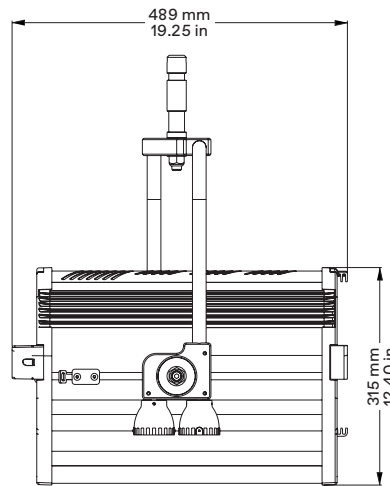

Drawing Size - Pole operated Yoke Version

Models

Product	Code
Otello 8 T/D + Manual Yoke, Manual Zoom	F150C090P (T version) F150D090P (D version)
Otello 8 T/D + Manual Yoke, Motorized Zoom	F150C000P (T version) F150D000P (D version)
Otello 8 T/D + Pole Operated	F150C010P (T version) F150D010P (D version)