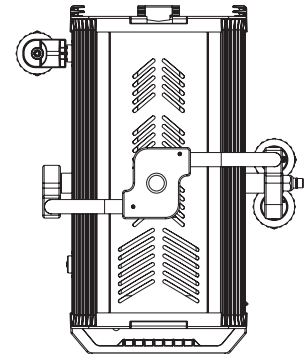

Otello 8 T/D + (manual zoom)
Rear Panel with the new OLED
display

Otello 8 T/D + with
Pole Operated Yoke and Pole Operated
Zoom

Otello 8 T/D+ PO version / Rear Panel

DMX Charts

5 Channels

01 → Master Dimmer
02 → Spare Channel
03 → Dimmer Fine
04 → Strobe Effect
05 → Special Functions

1 Channel

01 → Master Dimmer - Color
Temperature Settable by Display

Drawing Size - Manual Yoke Version

Drawing Size - Pole operated Yoke Version

Models

Product	Code
Otello 8 T/D + Manual Yoke, Manual Zoom	F150C090P (T version) F150D090P (D version)
Otello 8 T/D + Manual Yoke, Motorized Zoom	F150C000P (T version) F150D000P (D version)
Otello 8 T/D + Pole Operated	F150C010P (T version) F150D010P (D version)