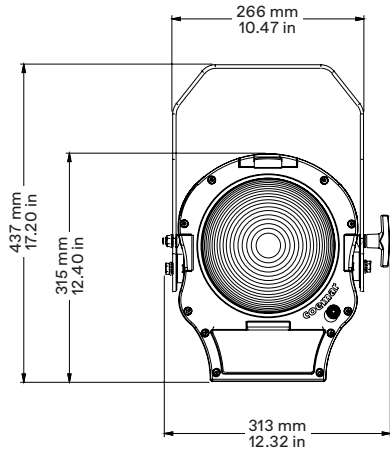

Drawing Size - Manual Yoke Version