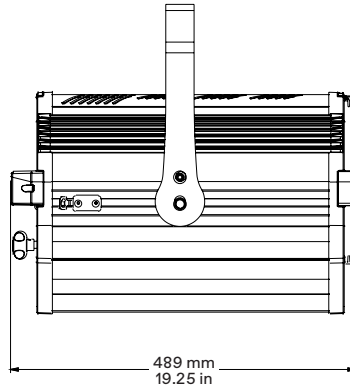

Drawing Size - Manual Yoke Version