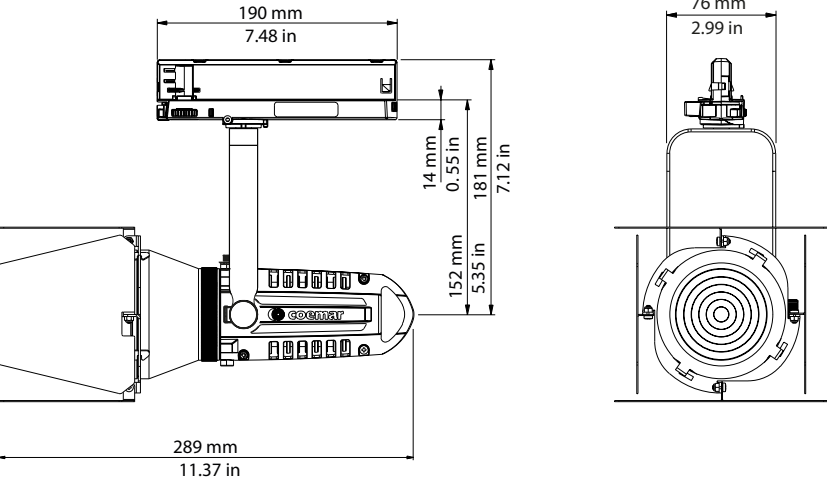

Track version

Canopy version

Portable version

*Hook with M10 Thread

Track version with 4-leaf barndoor

Canopy version with 4-leaf barndoor

Portable version with 4-leaf barndoor

*Hook with M10 Thread