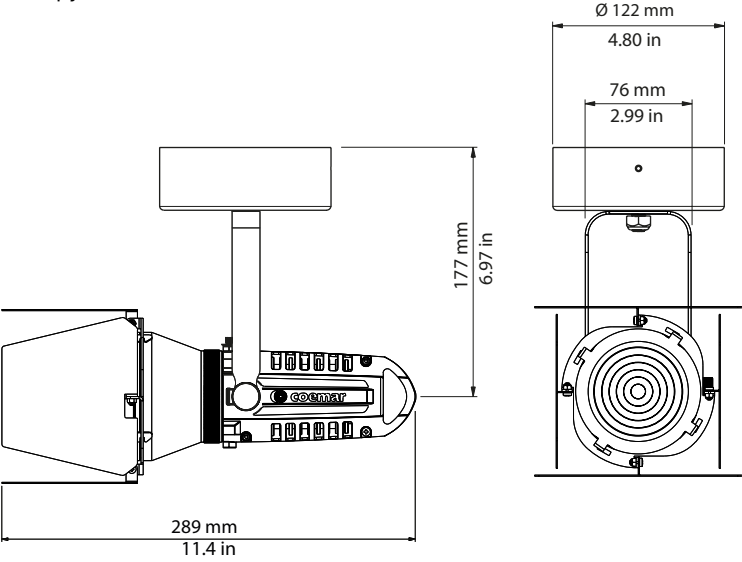

Track version

Canopy version

Portable version

*Hook with M10 Thread

Track version with 4-leaf barndoor

Canopy version with 4-leaf barndoor

Portable version with 4-leaf barndoor

*Hook with M10 Thread