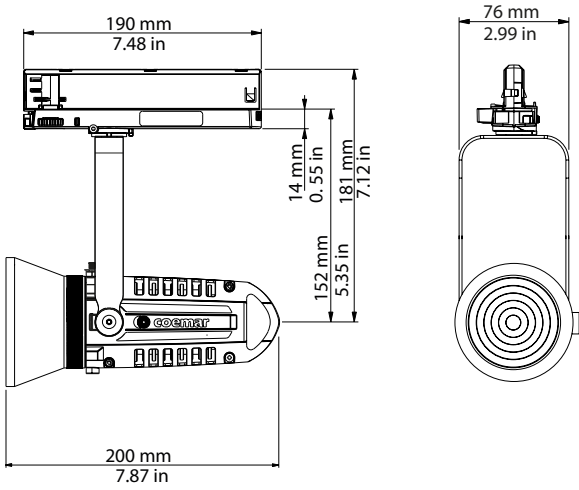

Track version