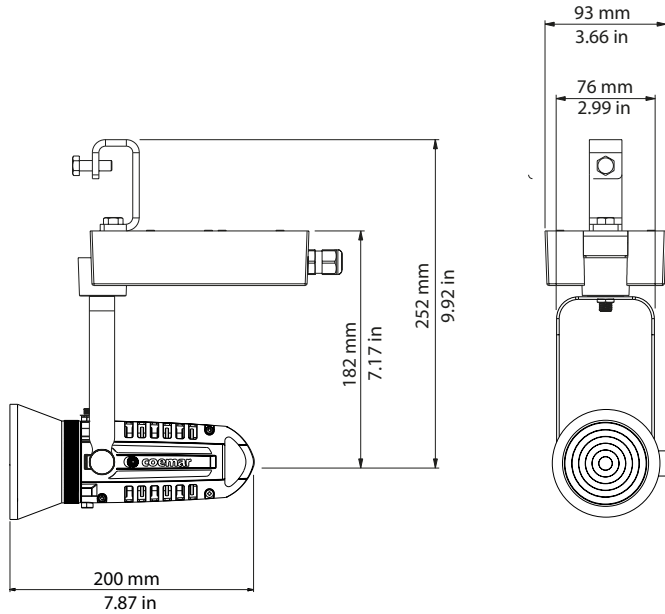

Portable version