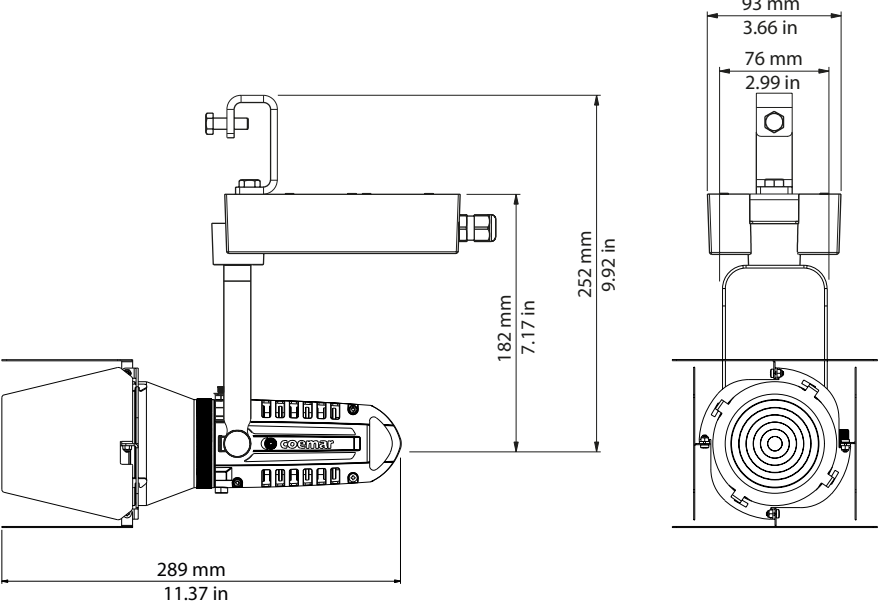

Track version

Canopy version

Portable version

*Hook with M10 Thread

Track version with 4-leaf barndoor

Canopy version with 4-leaf barndoor

Portable version with 4-leaf barndoor

*Hook with M10 Thread