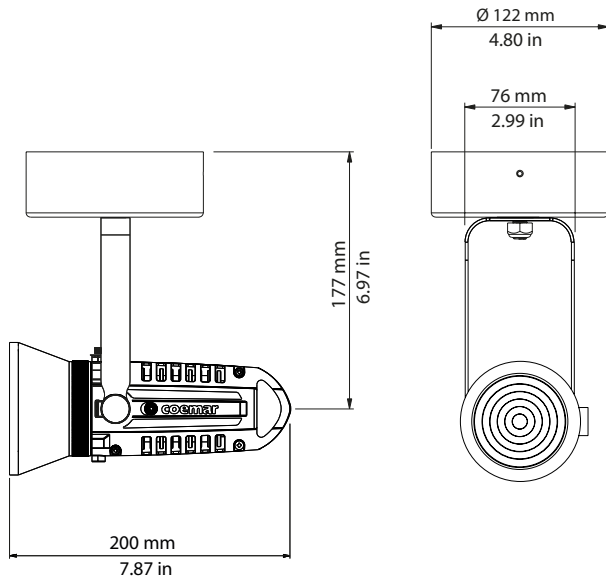

Canopy version