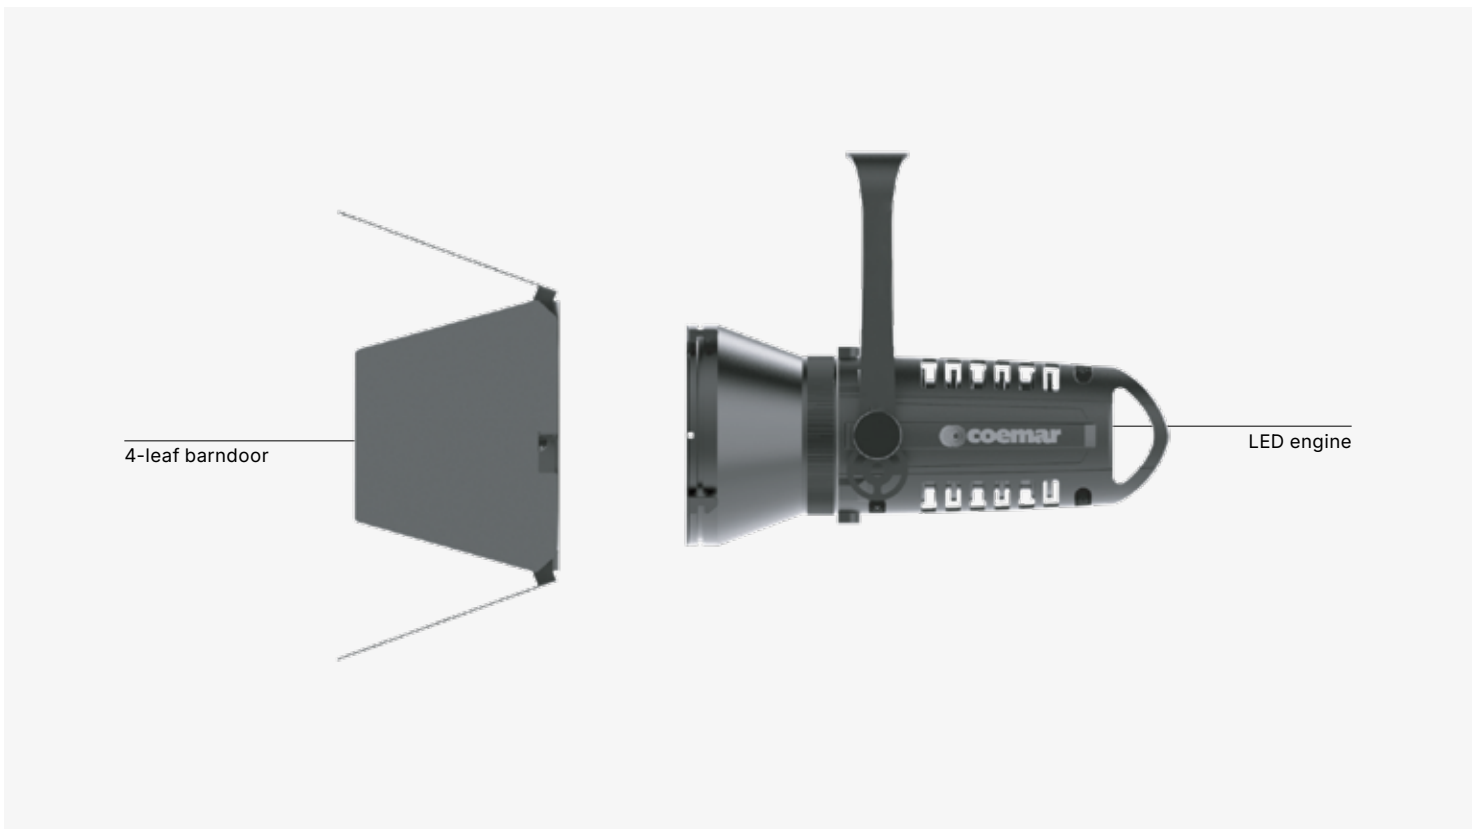

MiniLEDko Fresnel - Versions

Versions

Family	Version	Optic	Barrel	Accessories	Mounting	Controls
MiniLEDko	Fresnel	Zoom 9°-100°	Integrated Barrel	4-Leaf Barndoor Color Frame Holder Honeycomb 4/6 mm	Portable Track Canopy	DMX512 DALI On / Off On Board Potentiometer Bluetooth App