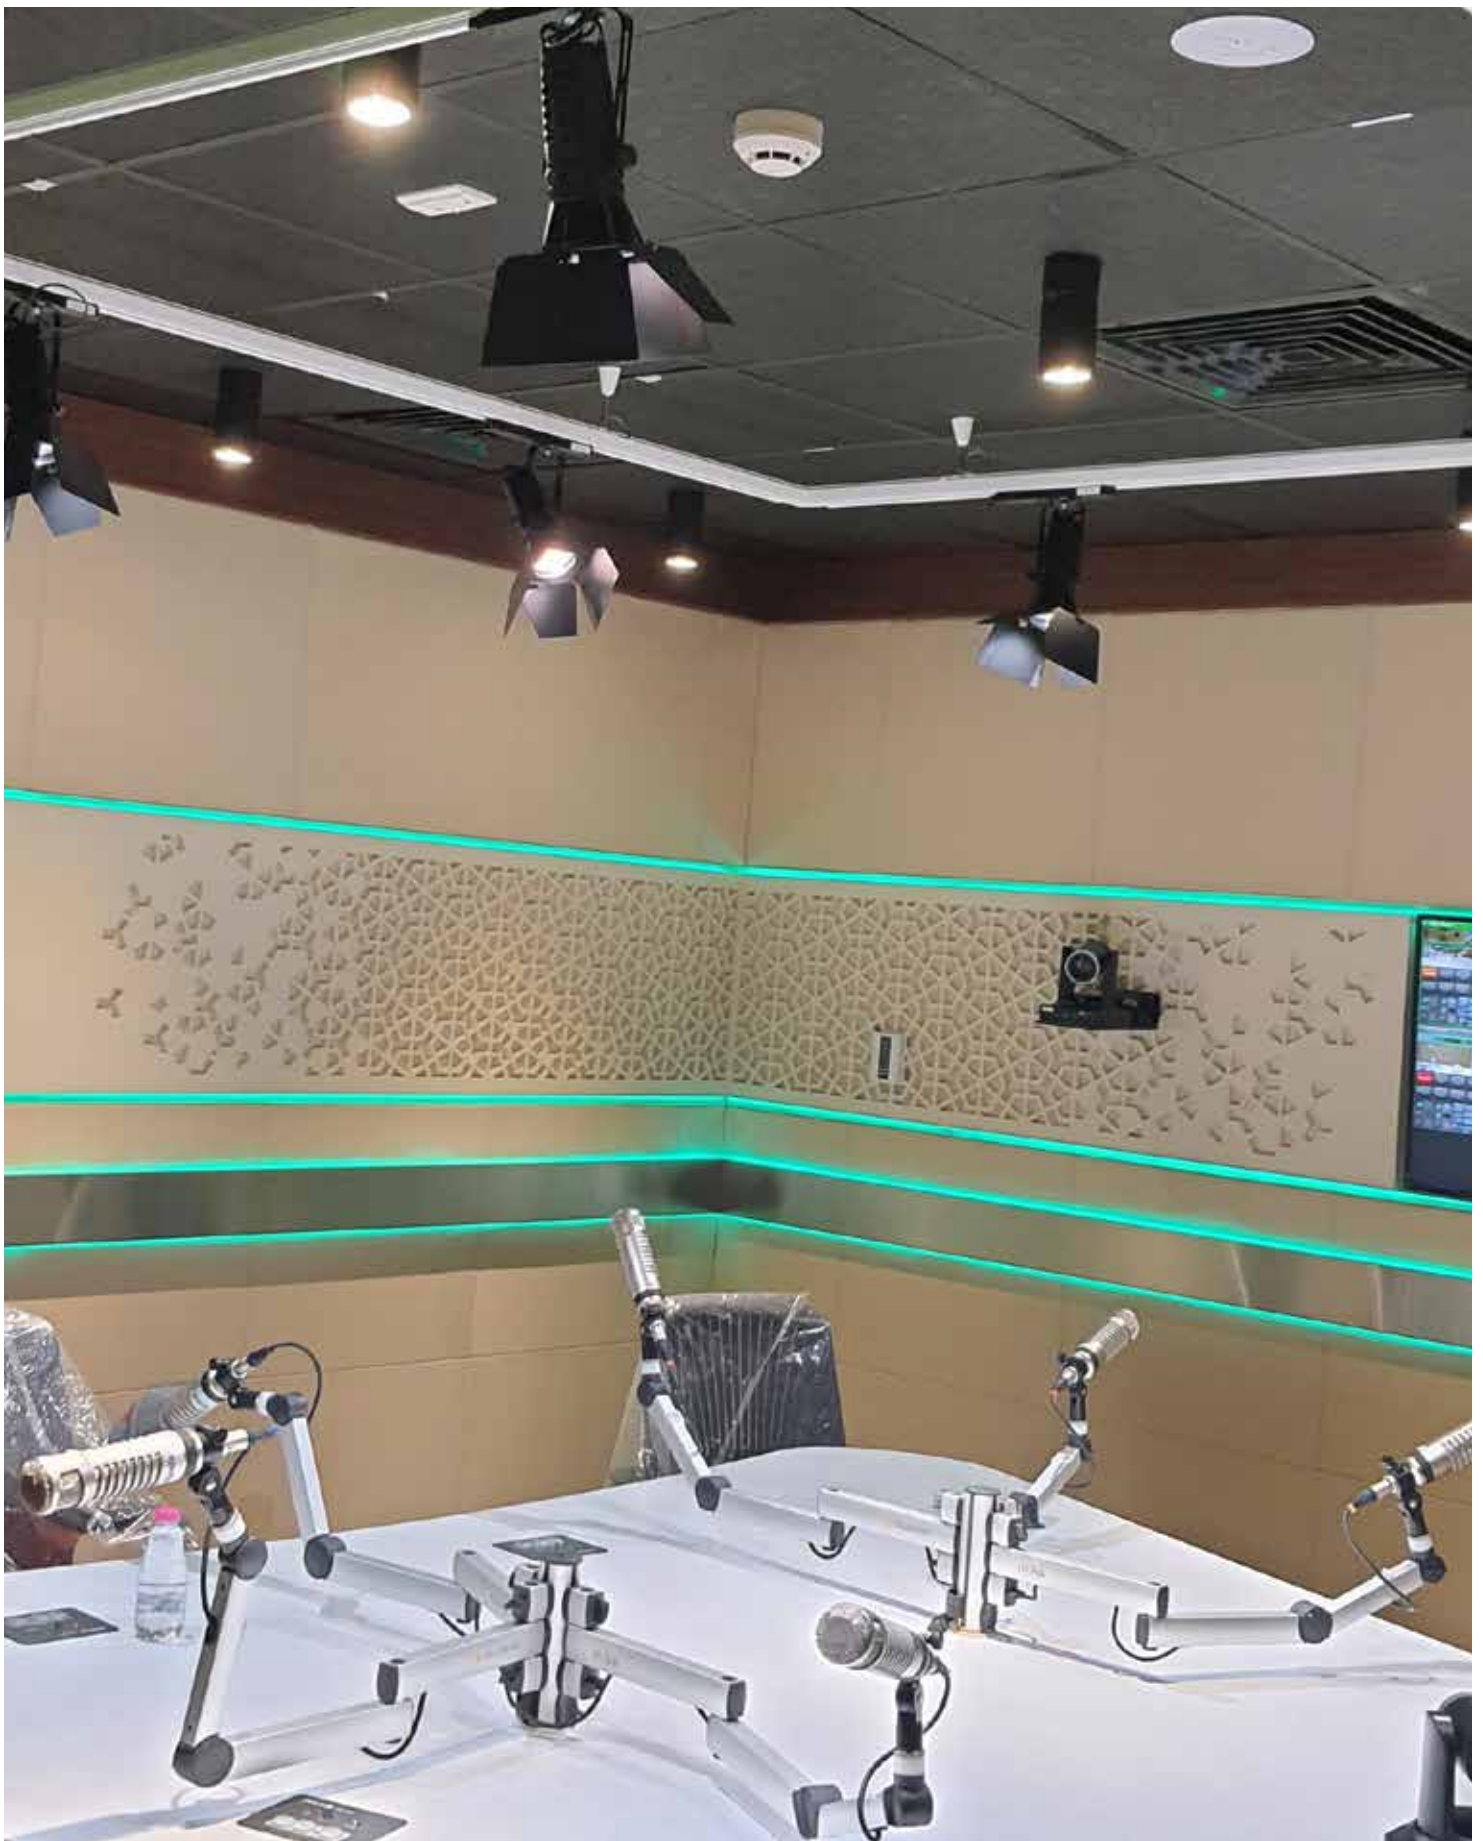

Broadcast - Sharjah Radio TV, Sharjah UAE

Product	MiniLEDko Fresnel
CCT	5.600 K
CRI	>95
Version	9° to 100°
Control	Bluetooth
Mounting	Track