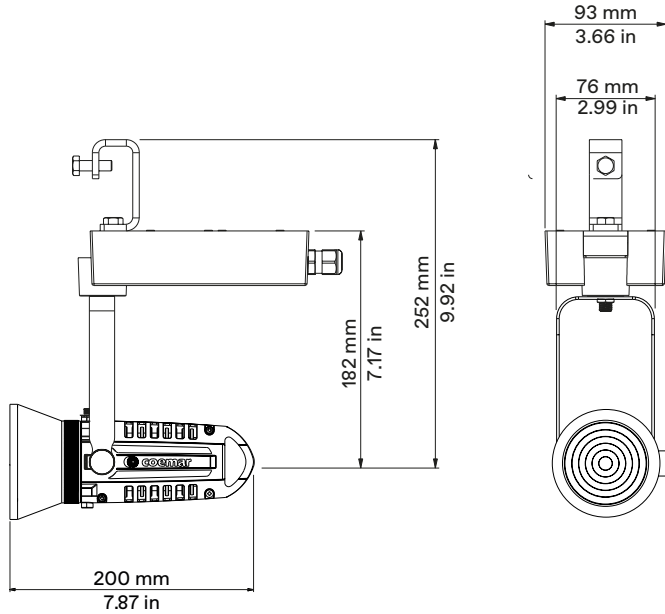

Portable version