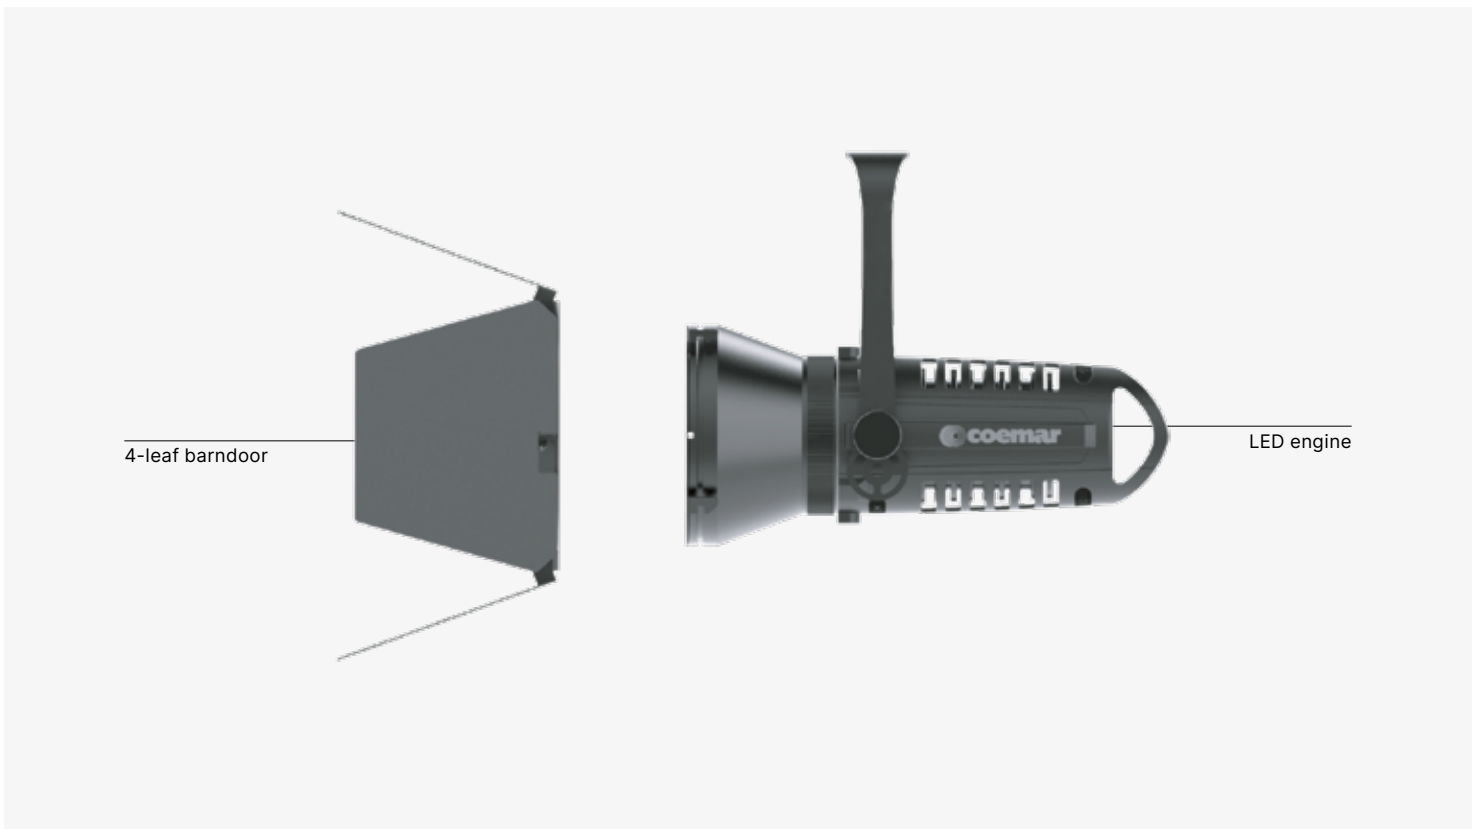

- High lumen flux and flat field

- Proportional Zoom 9° to 100°

- Full Body in Aluminum

- Custom color on request (optional)

- Track / hanging / ceiling installation

- European Conformity certification

MiniLEDko Fresnel - Versions