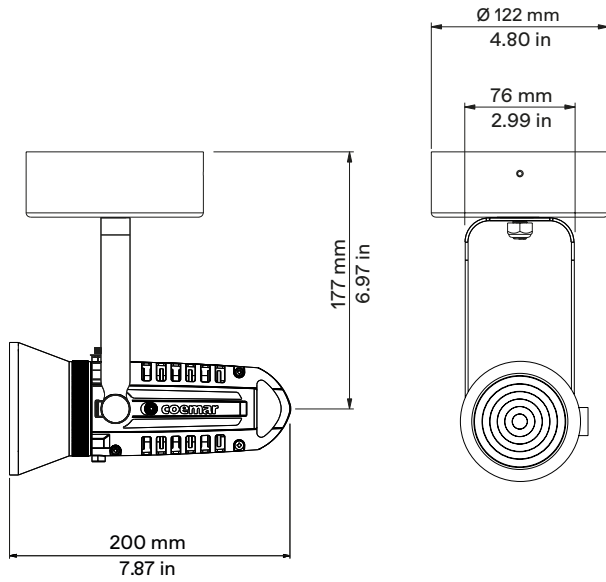

Canopy version