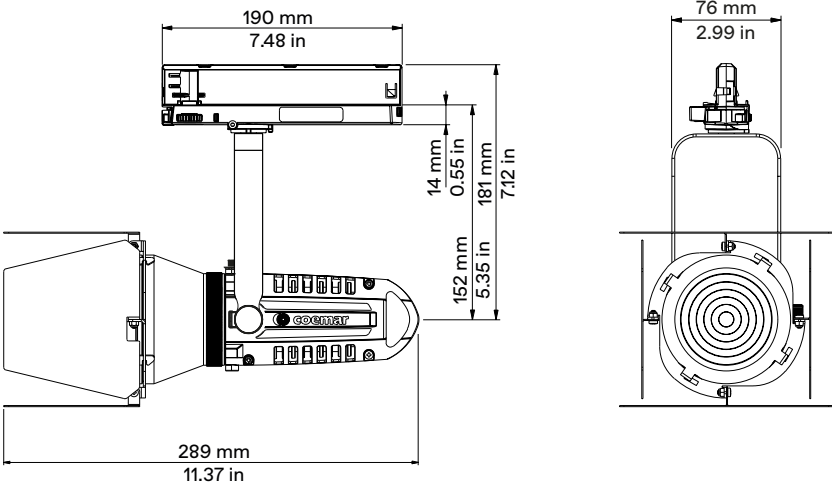

Track version

Canopy version

Portable version

\*Hook with M10 Thread

Track version with 4-leaf barndoor

Canopy version with 4-leaf barndoor

Portable version with 4-leaf barndoor

\*Hook with M10 Thread