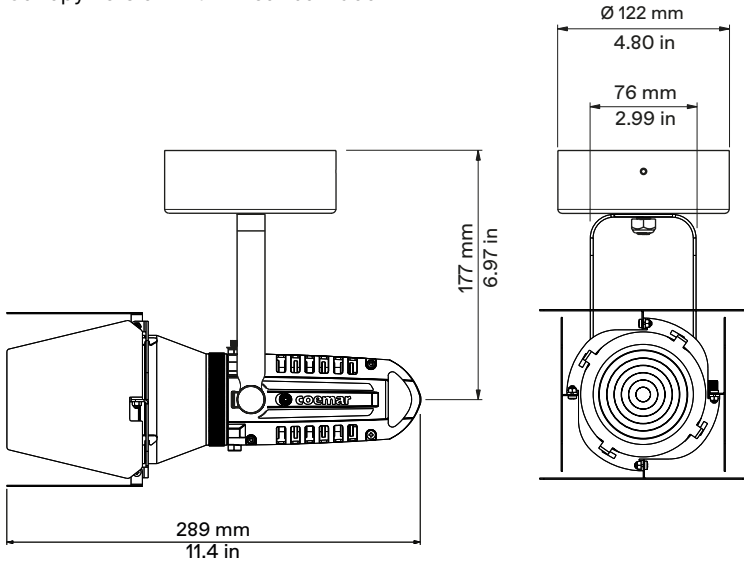

Track version

Canopy version

Portable version

\*Hook with M10 Thread

Track version with 4-leaf barndoor

Canopy version with 4-leaf barndoor

Portable version with 4-leaf barndoor

\*Hook with M10 Thread