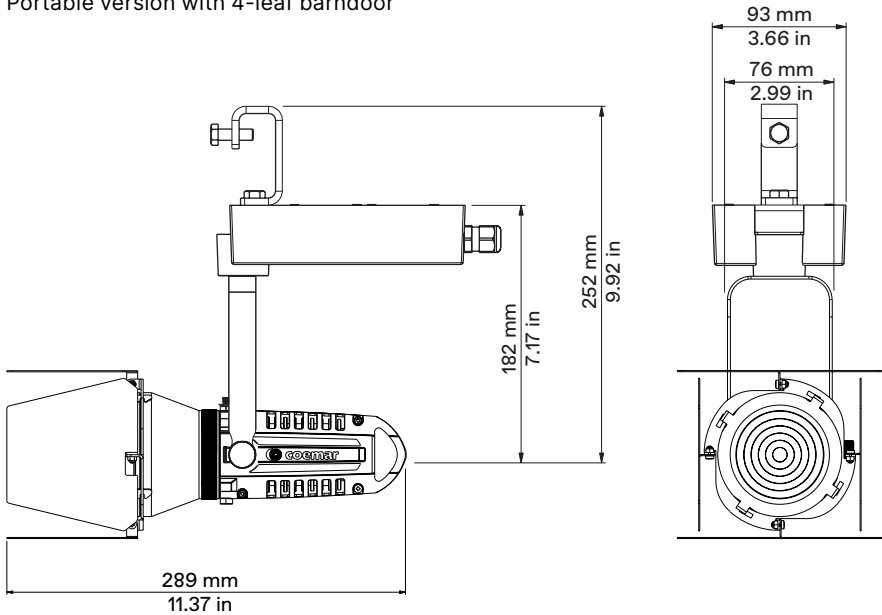

Track version

Canopy version

Portable version

\*Hook with M10 Thread

Track version with 4-leaf barndoor

Canopy version with 4-leaf barndoor

Portable version with 4-leaf barndoor

\*Hook with M10 Thread