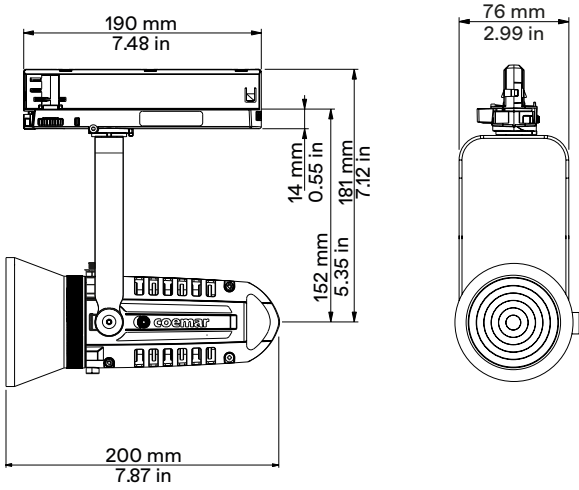

Track version