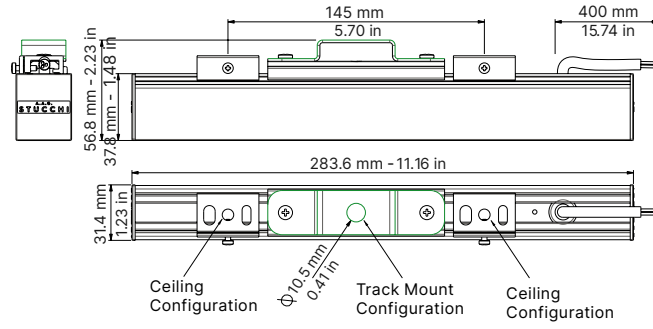

Track adaptor for ceiling or clamp fixing