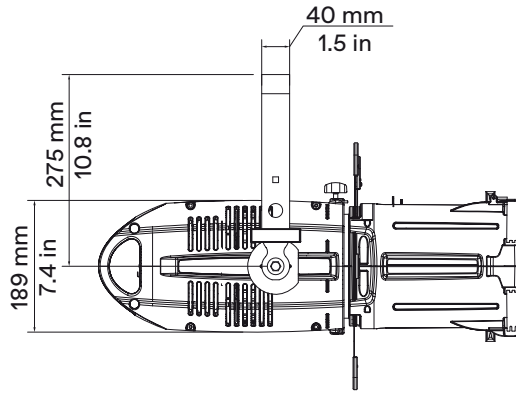

* with Profile Zoom 28°/40° optic