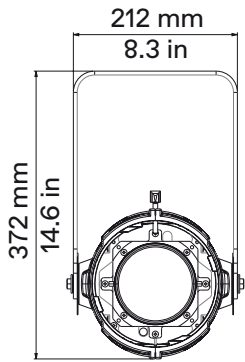

*Standard gobo holder

*Yoke