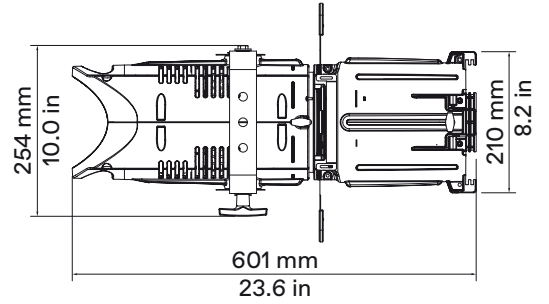

* with Profile Zoom 28°/40° optic