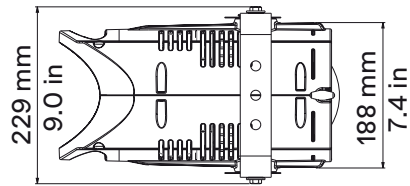

*Standard gobo holder

*Yoke