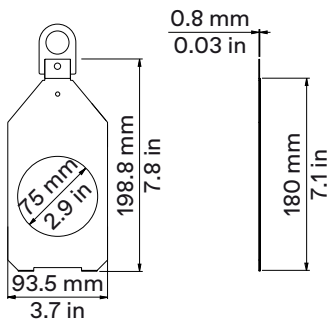

*Standard gobo holder

*Yoke