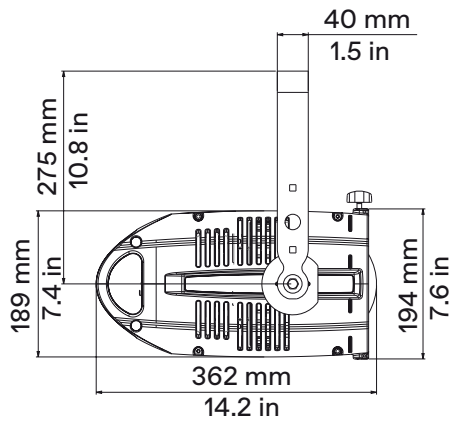

*Standard gobo holder

*Yoke