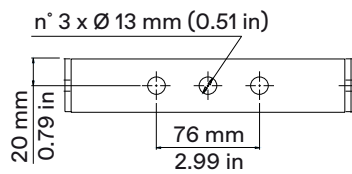

*Standard gobo holder

*Yoke