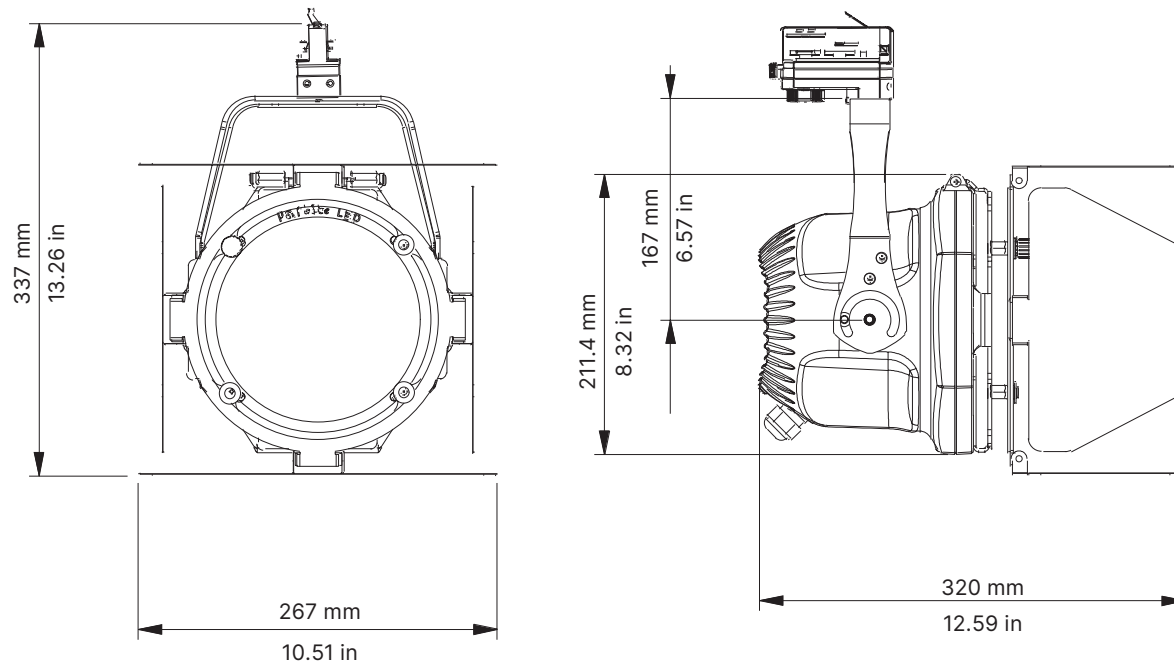

ParLite LED Track Mount with 4-LEAF barndoor