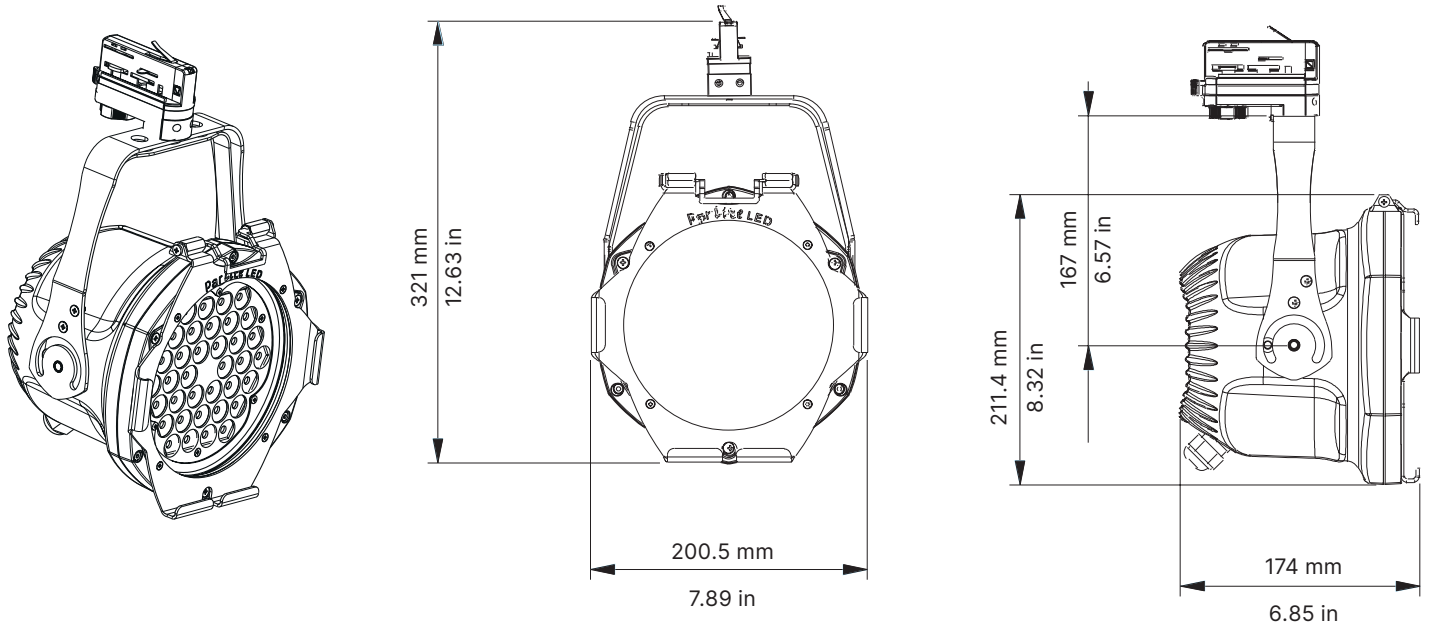

ParLite LED Track Mount