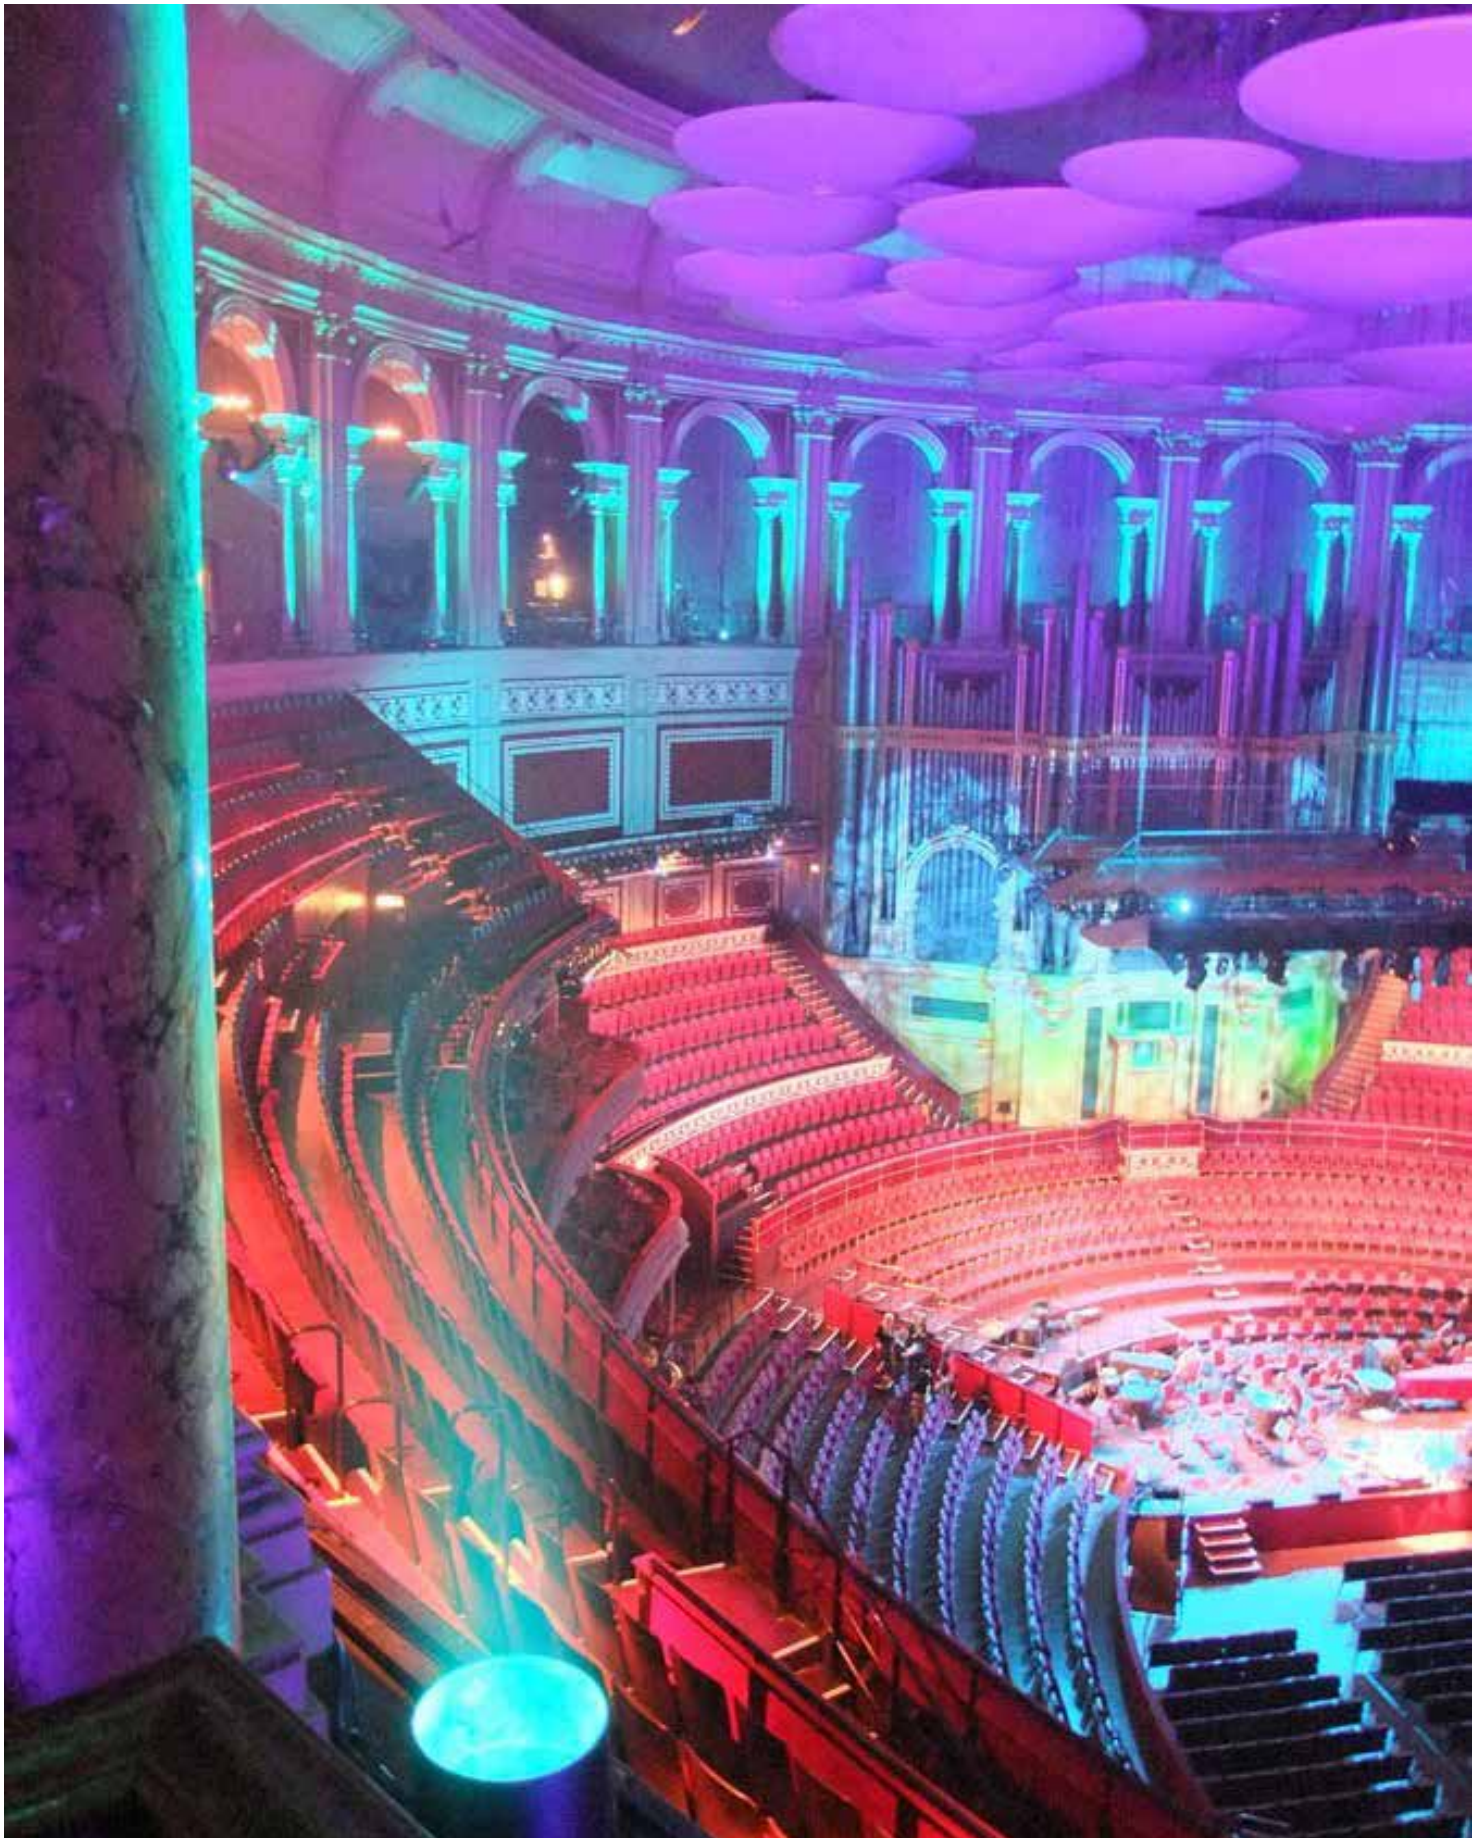

Theatre - Royal Albert Hall, London, UK

Product
CCT

ParLite LED RGB
RGB