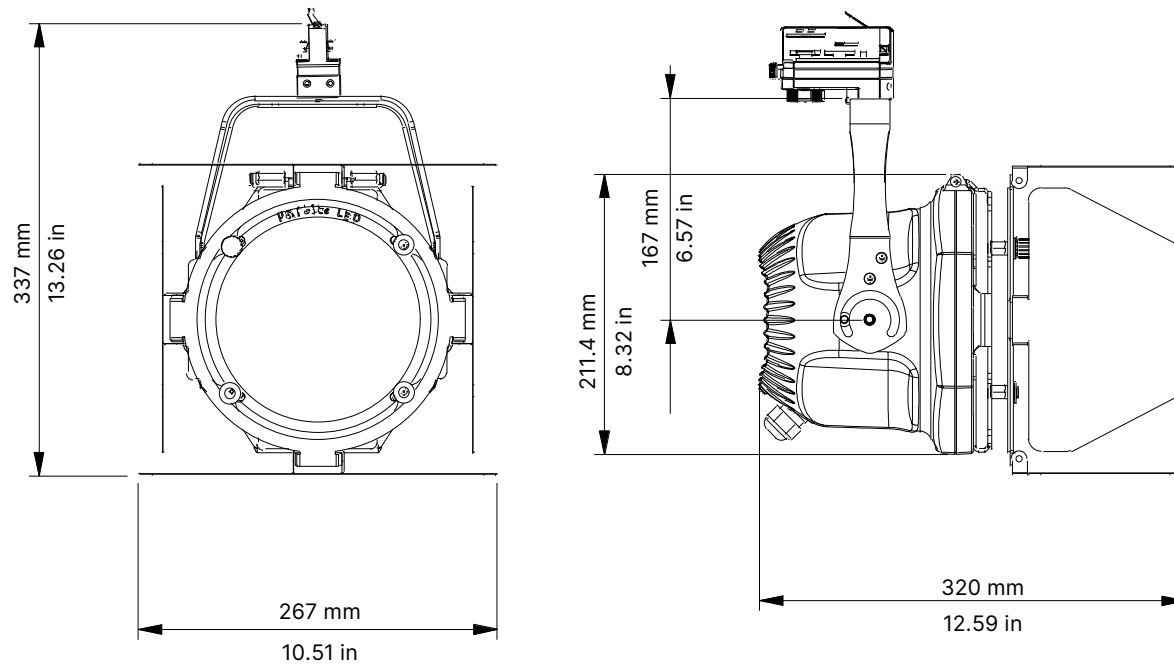

ParLite LED Track Mount with 4-LEAF barndoor