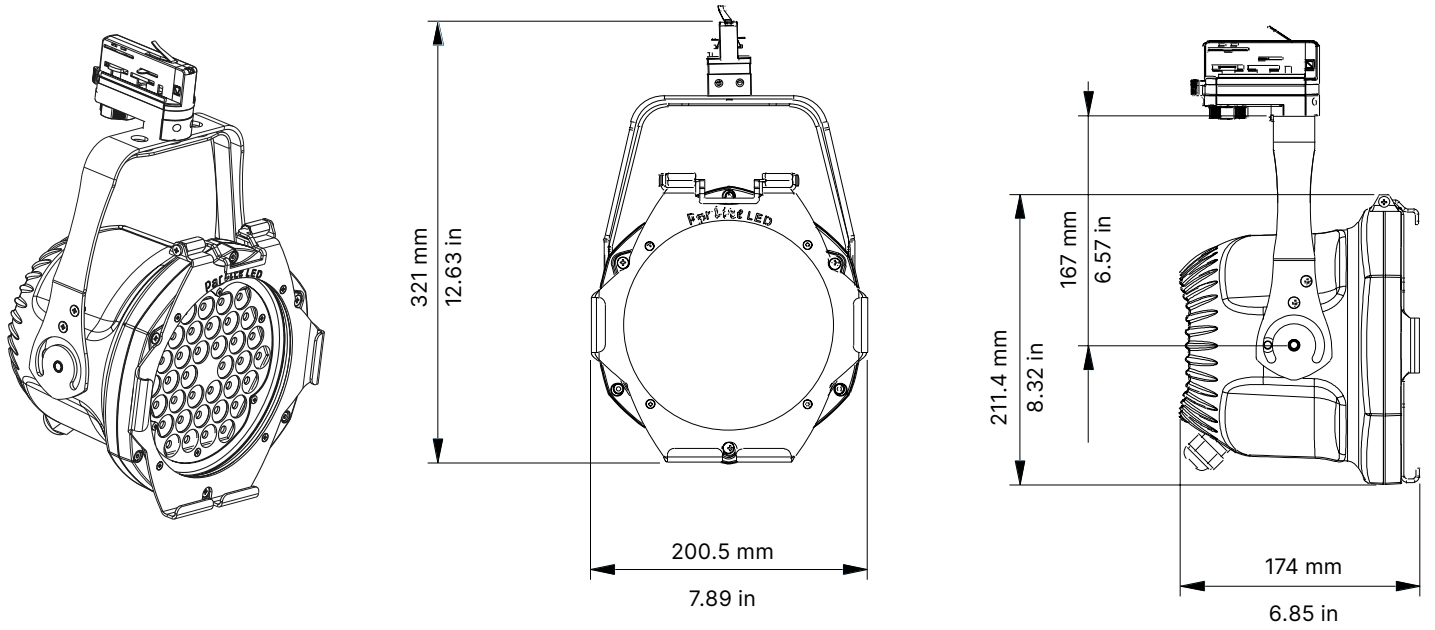

ParLite LED Track Mount