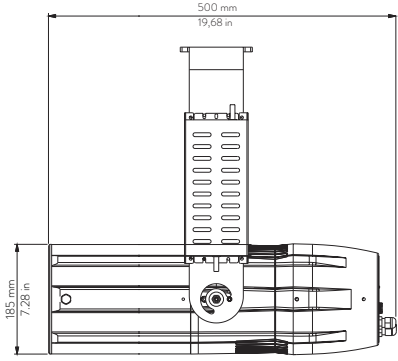

05 → Blue

06 → White Tone

07 → Saturation

08 → Strobe Effect

Drawing Size

LEDko EXT 80° Optic

Length	Width	Height	Weight
500 mm	252.6 mm	185 mm	15.1 Kg
19.68 in	9.94 in	7.28 in	33.28 lbs

With
bracket:
518.46 mm
20.41 in

LEDko EXT 30°-60° Zoom

Length	Width	Height	Weight
580 mm	252.6 mm	185 mm	15.6 Kg
22.83 in	9.94 in	7.28 in	34.39 lbs

With
bracket:
518.46 mm
20.41 in

LEDko EXT 14°-35° Zoom

Length	Width	Height	Weight
687.8 mm	252.6 mm	185 mm	16.9 Kg
27.07 in	9.94 in	7.28 in	37.25 lbs

With
bracket:
518.46 mm
20.41 in

LEDko EXT 10°-25° Zoom

Length	Width	Height	Weight
807.7 mm	252.6 mm	185 mm	18 Kg
31.8 in	9.94 in	7.28 in	39.68 lbs

With
bracket:
518.46 mm
20.41 in

Mounting yoke attachment point