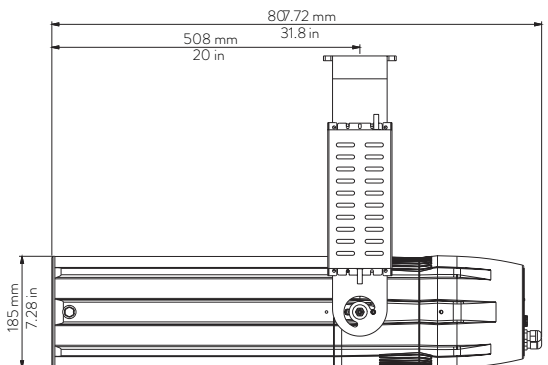

05 → Blue

06 → White Tone

07 → Saturation

08 → Strobe Effect

Drawing Size

LEDko EXT 80° Optic

Length	Width	Height	Weight
500 mm	252.6 mm	185 mm	15.1 Kg
19.68 in	9.94 in	7.28 in	33.28 lbs

With
bracket:
518.46 mm
20.41 in

LEDko EXT 30°-60° Zoom

Length	Width	Height	Weight
580 mm	252.6 mm	185 mm	15.6 Kg
22.83 in	9.94 in	7.28 in	34.39 lbs

With
bracket:
518.46 mm
20.41 in

LEDko EXT 14°-35° Zoom

Length	Width	Height	Weight
687.8 mm	252.6 mm	185 mm	16.9 Kg
27.07 in	9.94 in	7.28 in	37.25 lbs

With
bracket:
518.46 mm
20.41 in

LEDko EXT 10°-25° Zoom

Length	Width	Height	Weight
807.7 mm	252.6 mm	185 mm	18 Kg
31.8 in	9.94 in	7.28 in	39.68 lbs

With
bracket:
518.46 mm
20.41 in

Mounting yoke attachment point