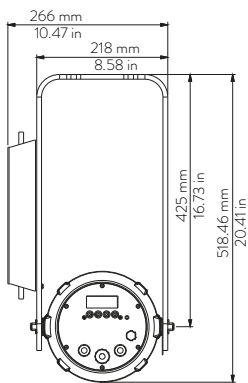

05 → Blue

06 → White Tone

07 → Saturation

08 → Strobe Effect

Drawing Size

LEDko EXT 80° Optic

Length	Width	Height	Weight
500 mm	252.6 mm	185 mm	15.1 Kg
19.68 in	9.94 in	7.28 in	33.28 lbs

With
bracket:
518.46 mm
20.41 in

LEDko EXT 30°-60° Zoom

Length	Width	Height	Weight
580 mm	252.6 mm	185 mm	15.6 Kg
22.83 in	9.94 in	7.28 in	34.39 lbs

With
bracket:
518.46 mm
20.41 in

LEDko EXT 14°-35° Zoom

Length	Width	Height	Weight
687.8 mm	252.6 mm	185 mm	16.9 Kg
27.07 in	9.94 in	7.28 in	37.25 lbs

With
bracket:
518.46 mm
20.41 in

LEDko EXT 10°-25° Zoom

Length	Width	Height	Weight
807.7 mm	252.6 mm	185 mm	18 Kg
31.8 in	9.94 in	7.28 in	39.68 lbs

With
bracket:
518.46 mm
20.41 in

Mounting yoke attachment point