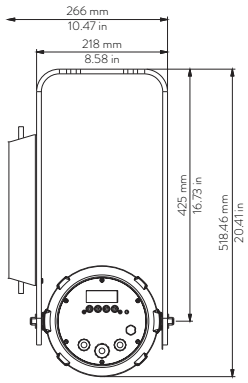

05 → Blue

06 → White Tone

07 → Saturation

08 → Strobe Effect

Drawing Size

LEDko EXT 80° Optic

Length	Width	Height	Weight
500 mm	252.6 mm	185 mm	15.1 Kg
19.68 in	9.94 in	7.28 in	33.28 lbs

With
bracket:
518.46 mm
20.41 in

LEDko EXT 30°-60° Zoom

Length	Width	Height	Weight
580 mm	252.6 mm	185 mm	15.6 Kg
22.83 in	9.94 in	7.28 in	34.39 lbs

With
bracket:
518.46 mm
20.41 in

LEDko EXT 14°-35° Zoom

Length	Width	Height	Weight
687.8 mm	252.6 mm	185 mm	16.9 Kg
27.07 in	9.94 in	7.28 in	37.25 lbs

With
bracket:
518.46 mm
20.41 in

LEDko EXT 10°-25° Zoom

Length	Width	Height	Weight
807.7 mm	252.6 mm	185 mm	18 Kg
31.8 in	9.94 in	7.28 in	39.68 lbs

With
bracket:
518.46 mm
20.41 in

Mounting yoke attachment point