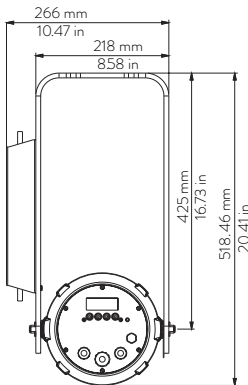

05 → Blue

06 → White Tone

07 → Saturation

08 → Strobe Effect

Drawing Size

LEDko EXT 80° Optic

Length	Width	Height	Weight
500 mm	252.6 mm	185 mm	15.1 Kg
19.68 in	9.94 in	7.28 in	33.28 lbs

With
bracket:
518.46 mm
20.41 in

LEDko EXT 30°-60° Zoom

Length	Width	Height	Weight
580 mm	252.6 mm	185 mm	15.6 Kg
22.83 in	9.94 in	7.28 in	34.39 lbs

With
bracket:
518.46 mm
20.41 in

LEDko EXT 14°-35° Zoom

Length	Width	Height	Weight
687.8 mm	252.6 mm	185 mm	16.9 Kg
27.07 in	9.94 in	7.28 in	37.25 lbs

With
bracket:
518.46 mm
20.41 in

LEDko EXT 10°-25° Zoom

Length	Width	Height	Weight
807.7 mm	252.6 mm	185 mm	18 Kg
31.8 in	9.94 in	7.28 in	39.68 lbs

With
bracket:
518.46 mm
20.41 in

Mounting yoke attachment point