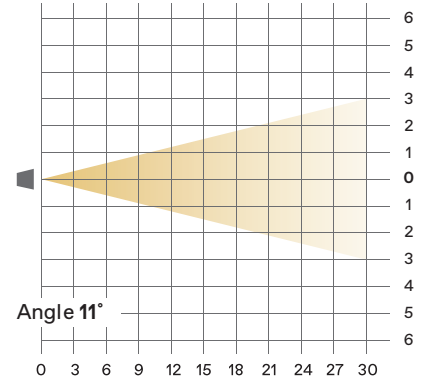

LEDko EXT RGBLA Zoom Profile 10°-25°

Optic: Minimum Zoom

Distance(m)		3	6	9	12	15	18	21	24	27	30
lux	RED	4.994	1.248	555	312	200	139	102	78	62	50
	GREEN	10.738	2.684	1.193	671	430	298	219	168	133	107
	BLUE	2.288	572	254	143	92	64	47	36	28	23
	LIME	25.213	6.303	2.801	1.576	1.009	700	515	394	311	252
	AMBER	13.531	3.383	1.503	846	541	376	276	211	167	135
	FULL	35.350	8.838	3.928	2.209	1.414	982	721	552	436	354
	3.200K	35.719	8.930	3.969	2.232	1.429	992	729	558	441	357
	5.600K	35.813	8.953	3.979	2.238	1.433	995	731	560	442	358
Diameter Ø (m)		0,58	1,16	1,73	2,31	2,89	3,47	4,04	4,62	5,20	5,78
lux	3.200K	CRI 91.4	TLCI 85								
	5.600K	CRI 91.2	TLCI