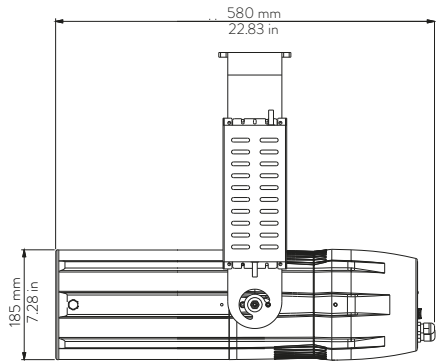

05 → Blue

06 → White Tone

07 → Saturation

08 → Strobe Effect

Drawing Size

LEDko EXT 80° Optic

Length	Width	Height	Weight
500 mm	252.6 mm	185 mm	15.1 Kg
19.68 in	9.94 in	7.28 in	33.28 lbs

With
bracket:
518.46 mm
20.41 in

LEDko EXT 30°-60° Zoom

Length	Width	Height	Weight
580 mm	252.6 mm	185 mm	15.6 Kg
22.83 in	9.94 in	7.28 in	34.39 lbs

With
bracket:
518.46 mm
20.41 in

LEDko EXT 14°-35° Zoom

Length	Width	Height	Weight
687.8 mm	252.6 mm	185 mm	16.9 Kg
27.07 in	9.94 in	7.28 in	37.25 lbs

With
bracket:
518.46 mm
20.41 in

LEDko EXT 10°-25° Zoom

Length	Width	Height	Weight
807.7 mm	252.6 mm	185 mm	18 Kg
31.8 in	9.94 in	7.28 in	39.68 lbs

With
bracket:
518.46 mm
20.41 in

Mounting yoke attachment point