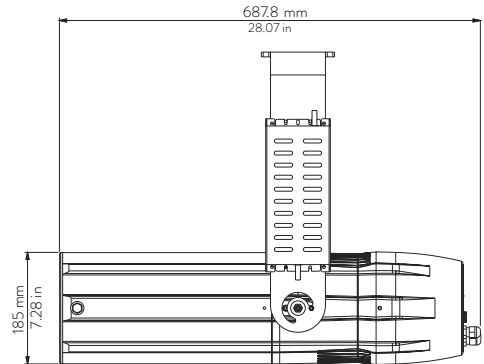

05 → Blue

06 → White Tone

07 → Saturation

08 → Strobe Effect

Drawing Size

LEDko EXT 80° Optic

Length	Width	Height	Weight
500 mm	252.6 mm	185 mm	15.1 Kg
19.68 in	9.94 in	7.28 in	33.28 lbs

With
bracket:
518.46 mm
20.41 in

LEDko EXT 30°-60° Zoom

Length	Width	Height	Weight
580 mm	252.6 mm	185 mm	15.6 Kg
22.83 in	9.94 in	7.28 in	34.39 lbs

With
bracket:
518.46 mm
20.41 in

LEDko EXT 14°-35° Zoom

Length	Width	Height	Weight
687.8 mm	252.6 mm	185 mm	16.9 Kg
27.07 in	9.94 in	7.28 in	37.25 lbs

With
bracket:
518.46 mm
20.41 in

LEDko EXT 10°-25° Zoom

Length	Width	Height	Weight
807.7 mm	252.6 mm	185 mm	18 Kg
31.8 in	9.94 in	7.28 in	39.68 lbs

With
bracket:
518.46 mm
20.41 in

Mounting yoke attachment point