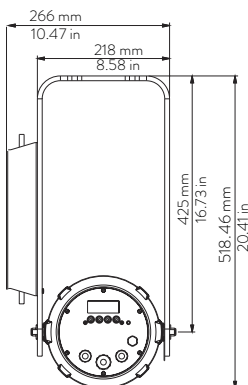

05 → Blue

06 → White Tone

07 → Saturation

08 → Strobe Effect

Drawing Size

LEDko EXT 80° Optic

Length	Width	Height	Weight
500 mm	252.6 mm	185 mm	15.1 Kg
19.68 in	9.94 in	7.28 in	33.28 lbs

With
bracket:
518.46 mm
20.41 in

LEDko EXT 30°-60° Zoom

Length	Width	Height	Weight
580 mm	252.6 mm	185 mm	15.6 Kg
22.83 in	9.94 in	7.28 in	34.39 lbs

With
bracket:
518.46 mm
20.41 in

LEDko EXT 14°-35° Zoom

Length	Width	Height	Weight
687.8 mm	252.6 mm	185 mm	16.9 Kg
27.07 in	9.94 in	7.28 in	37.25 lbs

With
bracket:
518.46 mm
20.41 in

LEDko EXT 10°-25° Zoom

Length	Width	Height	Weight
807.7 mm	252.6 mm	185 mm	18 Kg
31.8 in	9.94 in	7.28 in	39.68 lbs

With
bracket:
518.46 mm
20.41 in

Mounting yoke attachment point