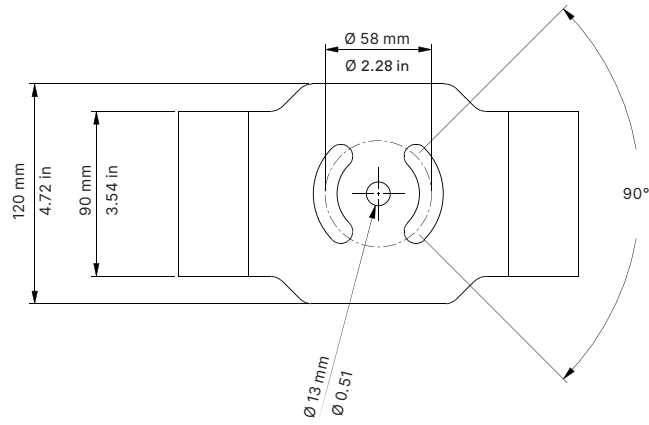

05 → Blue

06 → White Tone

07 → Saturation

08 → Strobe Effect

Drawing Size

LEDko EXT 80° Optic

Length	Width	Height	Weight
500 mm	252.6 mm	185 mm	15.1 Kg
19.68 in	9.94 in	7.28 in	33.28 lbs

With
bracket:
518.46 mm
20.41 in

LEDko EXT 30°-60° Zoom

Length	Width	Height	Weight
580 mm	252.6 mm	185 mm	15.6 Kg
22.83 in	9.94 in	7.28 in	34.39 lbs

With
bracket:
518.46 mm
20.41 in

LEDko EXT 14°-35° Zoom

Length	Width	Height	Weight
687.8 mm	252.6 mm	185 mm	16.9 Kg
27.07 in	9.94 in	7.28 in	37.25 lbs

With
bracket:
518.46 mm
20.41 in

LEDko EXT 10°-25° Zoom

Length	Width	Height	Weight
807.7 mm	252.6 mm	185 mm	18 Kg
31.8 in	9.94 in	7.28 in	39.68 lbs

With
bracket:
518.46 mm
20.41 in

Mounting yoke attachment point

Accessories

Iris (optional)

DMX Signal Junction Connector

Specification

- DMX 512 STANDARD:
- Pin 1 = Ground Wire
- Pin 2 = Negative (Black)
- Pin 3 = Positive (White)

House of Worship - Church tower, Chieri, Italy