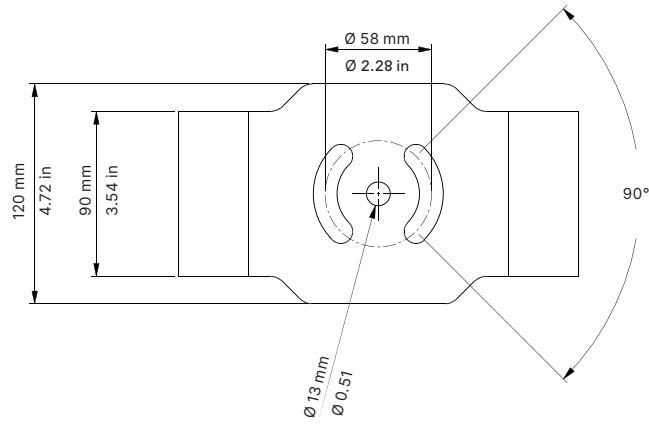

05 → Blue

06 → White Tone

07 → Saturation

08 → Strobe Effect

**Drawing Size**

**LEDko EXT 80° Optic**

Length	Width	Height	Weight
500 mm	252.6 mm	185 mm	15.1 Kg
19.68 in	9.94 in	7.28 in	33.28 lbs

With  
bracket:  
518.46 mm  
20.41 in

**LEDko EXT 30°-60° Zoom**

Length	Width	Height	Weight
580 mm	252.6 mm	185 mm	15.6 Kg
22.83 in	9.94 in	7.28 in	34.39 lbs

With  
bracket:  
518.46 mm  
20.41 in

**LEDko EXT 14°-35° Zoom**

Length	Width	Height	Weight
687.8 mm	252.6 mm	185 mm	16.9 Kg
27.07 in	9.94 in	7.28 in	37.25 lbs

With  
bracket:  
518.46 mm  
20.41 in

**LEDko EXT 10°-25° Zoom**

Length	Width	Height	Weight
807.7 mm	252.6 mm	185 mm	18 Kg
31.8 in	9.94 in	7.28 in	39.68 lbs

With  
bracket:  
518.46 mm  
20.41 in

Mounting yoke attachment point

Accessories

Iris (optional)

DMX Signal Junction Connector

Specification

- DMX 512 STANDARD:
- Pin 1 = Ground Wire
- Pin 2 = Negative (Black)
- Pin 3 = Positive (White)

House of Worship - Church tower, Chieri, Italy