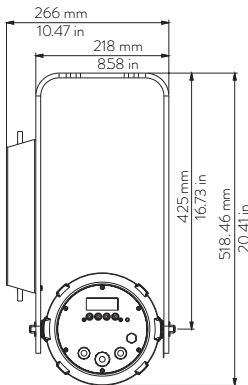

05 → Blue

06 → White Tone

07 → Saturation

08 → Strobe Effect

**Drawing Size**

**LEDko EXT 80° Optic**

Length	Width	Height	Weight
500 mm	252.6 mm	185 mm	15.1 Kg
19.68 in	9.94 in	7.28 in	33.28 lbs

With  
bracket:  
518.46 mm  
20.41 in

**LEDko EXT 30°-60° Zoom**

Length	Width	Height	Weight
580 mm	252.6 mm	185 mm	15.6 Kg
22.83 in	9.94 in	7.28 in	34.39 lbs

With  
bracket:  
518.46 mm  
20.41 in

**LEDko EXT 14°-35° Zoom**

Length	Width	Height	Weight
687.8 mm	252.6 mm	185 mm	16.9 Kg
27.07 in	9.94 in	7.28 in	37.25 lbs

With  
bracket:  
518.46 mm  
20.41 in

**LEDko EXT 10°-25° Zoom**

Length	Width	Height	Weight
807.7 mm	252.6 mm	185 mm	18 Kg
31.8 in	9.94 in	7.28 in	39.68 lbs

With  
bracket:  
518.46 mm  
20.41 in

Mounting yoke attachment point