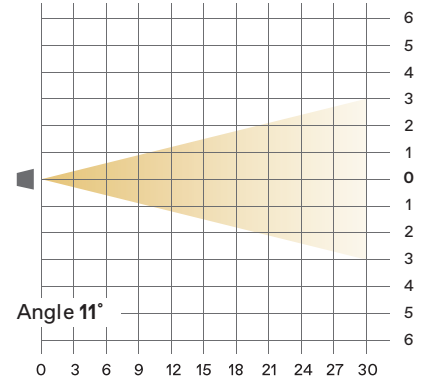

LEDko EXT RGBLA Zoom Profile 10°-25°

Optic: Minimum Zoom

Distance(m)		3	6	9	12	15	18	21	24	27	30	
lux	RED	4.994	1.248	555	312	200	139	102	78	62	50	
	GREEN	10.738	2.684	1.193	671	430	298	219	168	133	107	
	BLUE	2.288	572	254	143	92	64	47	36	28	23	
	LIME	25.213	6.303	2.801	1.576	1.009	700	515	394	311	252	
	AMBER	13.531	3.383	1.503	846	541	376	276	211	167	135	
	FULL	35.350	8.838	3.928	2.209	1.414	982	721	552	436	354	
	3.200K	35.719	8.930	3.969	2.232	1.429	992	729	558	441	357	
	5.600K	35.813	8.953	3.979	2.238	1.433	995	731	560	442	358	
Diameter Ø (m)		0,58	1,16	1,73	2,31	2,89	3,47	4,04	4,62	5,20	5,78	
lux	3.200K	CRI 91.4	TLCI 85									
	5.600K	CRI 91.2	TLCI