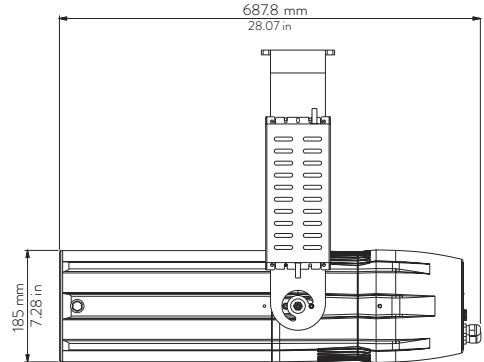

05 → Blue

06 → White Tone

07 → Saturation

08 → Strobe Effect

**Drawing Size**

**LEDko EXT 80° Optic**

Length	Width	Height	Weight
500 mm	252.6 mm	185 mm	15.1 Kg
19.68 in	9.94 in	7.28 in	33.28 lbs

With  
bracket:  
518.46 mm  
20.41 in

**LEDko EXT 30°-60° Zoom**

Length	Width	Height	Weight
580 mm	252.6 mm	185 mm	15.6 Kg
22.83 in	9.94 in	7.28 in	34.39 lbs

With  
bracket:  
518.46 mm  
20.41 in

**LEDko EXT 14°-35° Zoom**

Length	Width	Height	Weight
687.8 mm	252.6 mm	185 mm	16.9 Kg
27.07 in	9.94 in	7.28 in	37.25 lbs

With  
bracket:  
518.46 mm  
20.41 in

**LEDko EXT 10°-25° Zoom**

Length	Width	Height	Weight
807.7 mm	252.6 mm	185 mm	18 Kg
31.8 in	9.94 in	7.28 in	39.68 lbs

With  
bracket:  
518.46 mm  
20.41 in

Mounting yoke attachment point