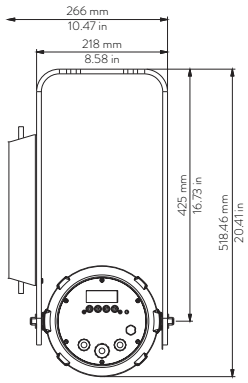

05 → Blue

06 → White Tone

07 → Saturation

08 → Strobe Effect

**Drawing Size**

**LEDko EXT 80° Optic**

Length	Width	Height	Weight
500 mm	252.6 mm	185 mm	15.1 Kg
19.68 in	9.94 in	7.28 in	33.28 lbs

With  
bracket:  
518.46 mm  
20.41 in

**LEDko EXT 30°-60° Zoom**

Length	Width	Height	Weight
580 mm	252.6 mm	185 mm	15.6 Kg
22.83 in	9.94 in	7.28 in	34.39 lbs

With  
bracket:  
518.46 mm  
20.41 in

**LEDko EXT 14°-35° Zoom**

Length	Width	Height	Weight
687.8 mm	252.6 mm	185 mm	16.9 Kg
27.07 in	9.94 in	7.28 in	37.25 lbs

With  
bracket:  
518.46 mm  
20.41 in

**LEDko EXT 10°-25° Zoom**

Length	Width	Height	Weight
807.7 mm	252.6 mm	185 mm	18 Kg
31.8 in	9.94 in	7.28 in	39.68 lbs

With  
bracket:  
518.46 mm  
20.41 in

Mounting yoke attachment point