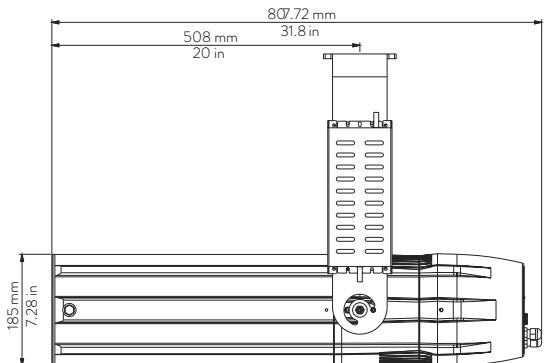

05 → Blue

06 → White Tone

07 → Saturation

08 → Strobe Effect

**Drawing Size**

**LEDko EXT 80° Optic**

Length	Width	Height	Weight
500 mm	252.6 mm	185 mm	15.1 Kg
19.68 in	9.94 in	7.28 in	33.28 lbs

With  
bracket:  
518.46 mm  
20.41 in

**LEDko EXT 30°-60° Zoom**

Length	Width	Height	Weight
580 mm	252.6 mm	185 mm	15.6 Kg
22.83 in	9.94 in	7.28 in	34.39 lbs

With  
bracket:  
518.46 mm  
20.41 in

**LEDko EXT 14°-35° Zoom**

Length	Width	Height	Weight
687.8 mm	252.6 mm	185 mm	16.9 Kg
27.07 in	9.94 in	7.28 in	37.25 lbs

With  
bracket:  
518.46 mm  
20.41 in

**LEDko EXT 10°-25° Zoom**

Length	Width	Height	Weight
807.7 mm	252.6 mm	185 mm	18 Kg
31.8 in	9.94 in	7.28 in	39.68 lbs

With  
bracket:  
518.46 mm  
20.41 in

Mounting yoke attachment point