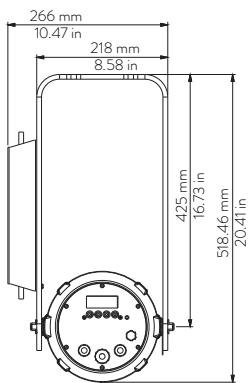

05 → Blue

06 → White Tone

07 → Saturation

08 → Strobe Effect

**Drawing Size**

**LEDko EXT 80° Optic**

Length	Width	Height	Weight
500 mm	252.6 mm	185 mm	15.1 Kg
19.68 in	9.94 in	7.28 in	33.28 lbs

With  
bracket:  
518.46 mm  
20.41 in

**LEDko EXT 30°-60° Zoom**

Length	Width	Height	Weight
580 mm	252.6 mm	185 mm	15.6 Kg
22.83 in	9.94 in	7.28 in	34.39 lbs

With  
bracket:  
518.46 mm  
20.41 in

**LEDko EXT 14°-35° Zoom**

Length	Width	Height	Weight
687.8 mm	252.6 mm	185 mm	16.9 Kg
27.07 in	9.94 in	7.28 in	37.25 lbs

With  
bracket:  
518.46 mm  
20.41 in

**LEDko EXT 10°-25° Zoom**

Length	Width	Height	Weight
807.7 mm	252.6 mm	185 mm	18 Kg
31.8 in	9.94 in	7.28 in	39.68 lbs

With  
bracket:  
518.46 mm  
20.41 in

Mounting yoke attachment point