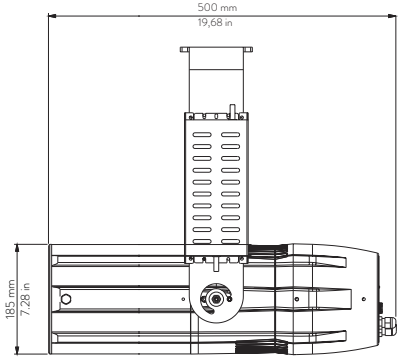

05 → Blue

06 → White Tone

07 → Saturation

08 → Strobe Effect

**Drawing Size**

**LEDko EXT 80° Optic**

Length	Width	Height	Weight
500 mm	252.6 mm	185 mm	15.1 Kg
19.68 in	9.94 in	7.28 in	33.28 lbs

With  
bracket:  
518.46 mm  
20.41 in

**LEDko EXT 30°-60° Zoom**

Length	Width	Height	Weight
580 mm	252.6 mm	185 mm	15.6 Kg
22.83 in	9.94 in	7.28 in	34.39 lbs

With  
bracket:  
518.46 mm  
20.41 in

**LEDko EXT 14°-35° Zoom**

Length	Width	Height	Weight
687.8 mm	252.6 mm	185 mm	16.9 Kg
27.07 in	9.94 in	7.28 in	37.25 lbs

With  
bracket:  
518.46 mm  
20.41 in

**LEDko EXT 10°-25° Zoom**

Length	Width	Height	Weight
807.7 mm	252.6 mm	185 mm	18 Kg
31.8 in	9.94 in	7.28 in	39.68 lbs

With  
bracket:  
518.46 mm  
20.41 in

Mounting yoke attachment point