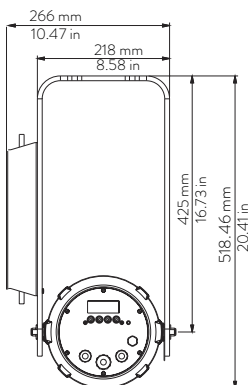

05 → Blue

06 → White Tone

07 → Saturation

08 → Strobe Effect

**Drawing Size**

**LEDko EXT 80° Optic**

Length	Width	Height	Weight
500 mm	252.6 mm	185 mm	15.1 Kg
19.68 in	9.94 in	7.28 in	33.28 lbs

With  
bracket:  
518.46 mm  
20.41 in

**LEDko EXT 30°-60° Zoom**

Length	Width	Height	Weight
580 mm	252.6 mm	185 mm	15.6 Kg
22.83 in	9.94 in	7.28 in	34.39 lbs

With  
bracket:  
518.46 mm  
20.41 in

**LEDko EXT 14°-35° Zoom**

Length	Width	Height	Weight
687.8 mm	252.6 mm	185 mm	16.9 Kg
27.07 in	9.94 in	7.28 in	37.25 lbs

With  
bracket:  
518.46 mm  
20.41 in

**LEDko EXT 10°-25° Zoom**

Length	Width	Height	Weight
807.7 mm	252.6 mm	185 mm	18 Kg
31.8 in	9.94 in	7.28 in	39.68 lbs

With  
bracket:  
518.46 mm  
20.41 in

Mounting yoke attachment point