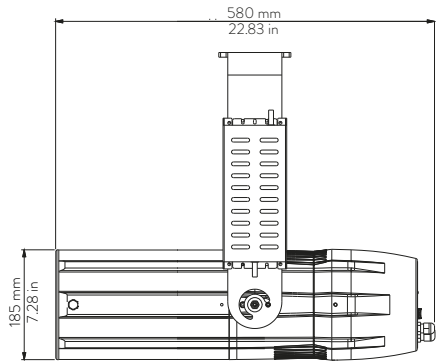

05 → Blue

06 → White Tone

07 → Saturation

08 → Strobe Effect

**Drawing Size**

**LEDko EXT 80° Optic**

Length	Width	Height	Weight
500 mm	252.6 mm	185 mm	15.1 Kg
19.68 in	9.94 in	7.28 in	33.28 lbs

With  
bracket:  
518.46 mm  
20.41 in

**LEDko EXT 30°-60° Zoom**

Length	Width	Height	Weight
580 mm	252.6 mm	185 mm	15.6 Kg
22.83 in	9.94 in	7.28 in	34.39 lbs

With  
bracket:  
518.46 mm  
20.41 in

**LEDko EXT 14°-35° Zoom**

Length	Width	Height	Weight
687.8 mm	252.6 mm	185 mm	16.9 Kg
27.07 in	9.94 in	7.28 in	37.25 lbs

With  
bracket:  
518.46 mm  
20.41 in

**LEDko EXT 10°-25° Zoom**

Length	Width	Height	Weight
807.7 mm	252.6 mm	185 mm	18 Kg
31.8 in	9.94 in	7.28 in	39.68 lbs

With  
bracket:  
518.46 mm  
20.41 in

Mounting yoke attachment point