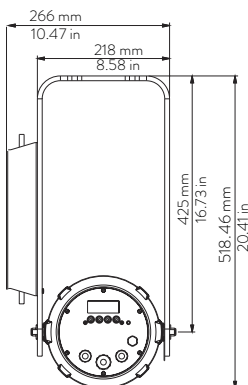

RGB Mode

- 01 → Master Dimmer
- 02 → Dimmer Fine
- 03 → Red
- 04 → Green
- 05 → Blue
- 06 → White Tone
- 07 → Saturation
- 08 → Strobe Effect

Drawing Size

LEDko EXT 80° Optic

Length	Width	Height	Weight
500 mm	252.6 mm	185 mm	15.1 Kg
19.68 in	9.94 in	7.28 in	33.28 lbs

With
bracket:
518.46 mm
20.41 in

LEDko EXT 30°-60° Zoom

Length	Width	Height	Weight
580 mm	252.6 mm	185 mm	15.6 Kg
22.83 in	9.94 in	7.28 in	34.39 lbs

With
bracket:
518.46 mm
20.41 in

LEDko EXT 14°-35° Zoom

Length	Width	Height	Weight
687.8 mm	252.6 mm	185 mm	16.9 Kg
27.07 in	9.94 in	7.28 in	37.25 lbs

With
bracket:
518.46 mm
20.41 in

LEDko EXT 10°-25° Zoom

Length	Width	Height	Weight
807.7 mm	252.6 mm	185 mm	18 Kg
31.8 in	9.94 in	7.28 in	39.68 lbs

With
bracket:
518.46 mm
20.41 in

Mounting yoke attachment point

DMX Signal Junction Connector

Specification

- DMX 512 STANDARD:
- Pin 1 = Ground Wire
- Pin 2 = Negative (Black)
- Pin 3 = Positive (White)

House of Worship - Church tower, Chieri, Italy