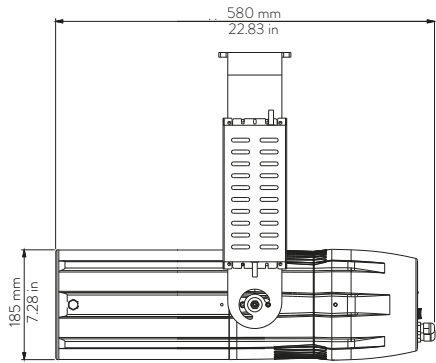

RGB Mode

- 01 → Master Dimmer
- 02 → Dimmer Fine
- 03 → Red
- 04 → Green
- 05 → Blue
- 06 → White Tone
- 07 → Saturation
- 08 → Strobe Effect

Drawing Size

LEDko EXT 80° Optic

Length	Width	Height	Weight
500 mm	252.6 mm	185 mm	15.1 Kg
19.68 in	9.94 in	7.28 in	33.28 lbs

With
bracket:
518.46 mm
20.41 in

LEDko EXT 30°-60° Zoom

Length	Width	Height	Weight
580 mm	252.6 mm	185 mm	15.6 Kg
22.83 in	9.94 in	7.28 in	34.39 lbs

With
bracket:
518.46 mm
20.41 in

LEDko EXT 14°-35° Zoom

Length	Width	Height	Weight
687.8 mm	252.6 mm	185 mm	16.9 Kg
27.07 in	9.94 in	7.28 in	37.25 lbs

With
bracket:
518.46 mm
20.41 in

LEDko EXT 10°-25° Zoom

Length	Width	Height	Weight
807.7 mm	252.6 mm	185 mm	18 Kg
31.8 in	9.94 in	7.28 in	39.68 lbs

With
bracket:
518.46 mm
20.41 in

Mounting yoke attachment point

DMX Signal Junction Connector

Specification

- DMX 512 STANDARD:
- Pin 1 = Ground Wire
- Pin 2 = Negative (Black)
- Pin 3 = Positive (White)

House of Worship - Church tower, Chieri, Italy