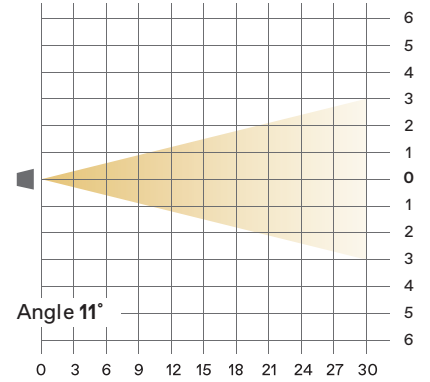

LEDko EXT RGBLA Zoom Profile 10°-25°

Optic: Minimum Zoom

Distance(m)		3	6	9	12	15	18	21	24	27	30
lux	RED	4.994	1.248	555	312	200	139	102	78	62	50
	GREEN	10.738	2.684	1.193	671	430	298	219	168	133	107
	BLUE	2.288	572	254	143	92	64	47	36	28	23
	LIME	25.213	6.303	2.801	1.576	1.009	700	515	394	311	252
	AMBER	13.531	3.383	1.503	846	541	376	276	211	167	135
	FULL	35.350	8.838	3.928	2.209	1.414	982	721	552	436	354
	3.200K	35.719	8.930	3.969	2.232	1.429	992	729	558	441	357
	5.600K	35.813	8.953	3.979	2.238	1.433	995	731	560	442	358
Diameter Ø (m)		0,58	1,16	1,73	2,31	2,89	3,47	4,04	4,62	5,20	5,78
lux	3.200K	CRI 91.4	TLCI 85								
	5.600K	CRI 91.2	TLCI