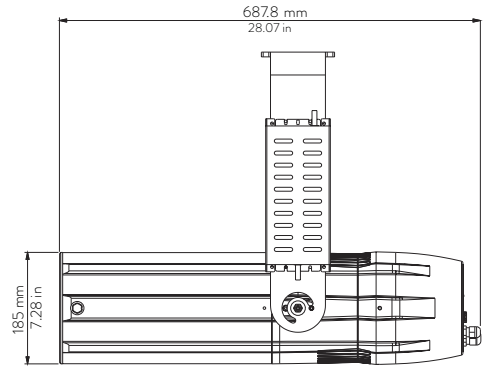

RGB Mode

- 01 → Master Dimmer
- 02 → Dimmer Fine
- 03 → Red
- 04 → Green
- 05 → Blue
- 06 → White Tone
- 07 → Saturation
- 08 → Strobe Effect

Drawing Size

LEDko EXT 80° Optic

Length	Width	Height	Weight
500 mm	252.6 mm	185 mm	15.1 Kg
19.68 in	9.94 in	7.28 in	33.28 lbs

With
bracket:
518.46 mm
20.41 in

LEDko EXT 30°-60° Zoom

Length	Width	Height	Weight
580 mm	252.6 mm	185 mm	15.6 Kg
22.83 in	9.94 in	7.28 in	34.39 lbs

With
bracket:
518.46 mm
20.41 in

LEDko EXT 14°-35° Zoom

Length	Width	Height	Weight
687.8 mm	252.6 mm	185 mm	16.9 Kg
27.07 in	9.94 in	7.28 in	37.25 lbs

With
bracket:
518.46 mm
20.41 in

LEDko EXT 10°-25° Zoom

Length	Width	Height	Weight
807.7 mm	252.6 mm	185 mm	18 Kg
31.8 in	9.94 in	7.28 in	39.68 lbs

With
bracket:
518.46 mm
20.41 in

Mounting yoke attachment point

DMX Signal Junction Connector

Specification

- DMX 512 STANDARD:
- Pin 1 = Ground Wire
- Pin 2 = Negative (Black)
- Pin 3 = Positive (White)

House of Worship - Church tower, Chieri, Italy