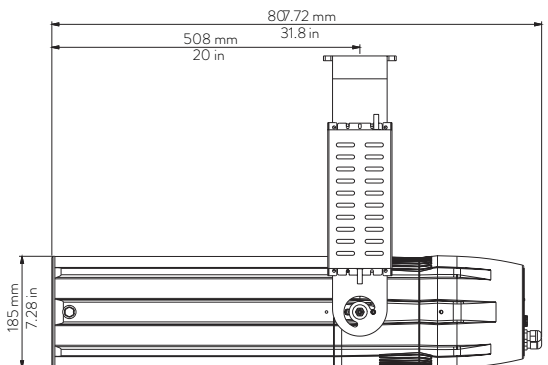

RGB Mode

- 01 → Master Dimmer
- 02 → Dimmer Fine
- 03 → Red
- 04 → Green
- 05 → Blue
- 06 → White Tone
- 07 → Saturation
- 08 → Strobe Effect

Drawing Size

LEDko EXT 80° Optic

Length	Width	Height	Weight
500 mm	252.6 mm	185 mm	15.1 Kg
19.68 in	9.94 in	7.28 in	33.28 lbs

With
bracket:
518.46 mm
20.41 in

LEDko EXT 30°-60° Zoom

Length	Width	Height	Weight
580 mm	252.6 mm	185 mm	15.6 Kg
22.83 in	9.94 in	7.28 in	34.39 lbs

With
bracket:
518.46 mm
20.41 in

LEDko EXT 14°-35° Zoom

Length	Width	Height	Weight
687.8 mm	252.6 mm	185 mm	16.9 Kg
27.07 in	9.94 in	7.28 in	37.25 lbs

With
bracket:
518.46 mm
20.41 in

LEDko EXT 10°-25° Zoom

Length	Width	Height	Weight
807.7 mm	252.6 mm	185 mm	18 Kg
31.8 in	9.94 in	7.28 in	39.68 lbs

With
bracket:
518.46 mm
20.41 in

Mounting yoke attachment point

DMX Signal Junction Connector

Specification

- DMX 512 STANDARD:
- Pin 1 = Ground Wire
- Pin 2 = Negative (Black)
- Pin 3 = Positive (White)

House of Worship - Church tower, Chieri, Italy