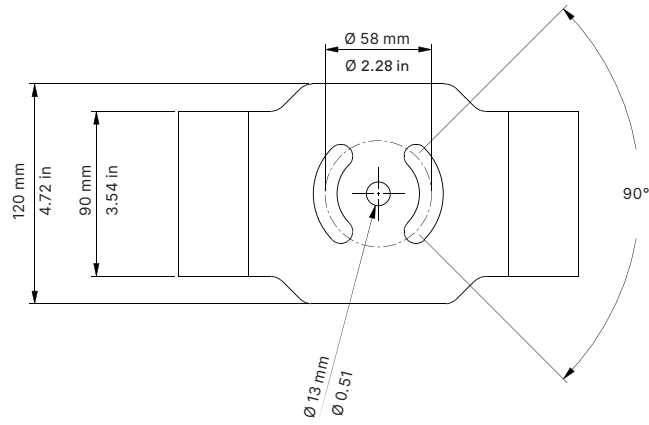

RGB Mode

- 01 → Master Dimmer
- 02 → Dimmer Fine
- 03 → Red
- 04 → Green
- 05 → Blue
- 06 → White Tone
- 07 → Saturation
- 08 → Strobe Effect

Drawing Size

LEDko EXT 80° Optic

Length	Width	Height	Weight
500 mm	252.6 mm	185 mm	15.1 Kg
19.68 in	9.94 in	7.28 in	33.28 lbs

With
bracket:
518.46 mm
20.41 in

LEDko EXT 30°-60° Zoom

Length	Width	Height	Weight
580 mm	252.6 mm	185 mm	15.6 Kg
22.83 in	9.94 in	7.28 in	34.39 lbs

With
bracket:
518.46 mm
20.41 in

LEDko EXT 14°-35° Zoom

Length	Width	Height	Weight
687.8 mm	252.6 mm	185 mm	16.9 Kg
27.07 in	9.94 in	7.28 in	37.25 lbs

With
bracket:
518.46 mm
20.41 in

LEDko EXT 10°-25° Zoom

Length	Width	Height	Weight
807.7 mm	252.6 mm	185 mm	18 Kg
31.8 in	9.94 in	7.28 in	39.68 lbs

With
bracket:
518.46 mm
20.41 in

Mounting yoke attachment point

DMX Signal Junction Connector

Specification

- DMX 512 STANDARD:
- Pin 1 = Ground Wire
- Pin 2 = Negative (Black)
- Pin 3 = Positive (White)

House of Worship - Church tower, Chieri, Italy