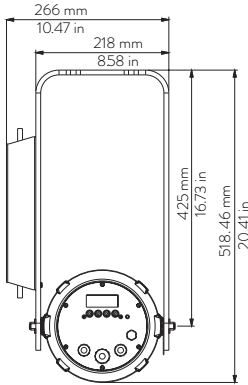

RGB Mode

- 01 → Master Dimmer
- 02 → Dimmer Fine
- 03 → Red
- 04 → Green
- 05 → Blue
- 06 → White Tone
- 07 → Saturation
- 08 → Strobe Effect

Drawing Size

LEDko EXT 80° Optic

Length	Width	Height	Weight
500 mm	252.6 mm	185 mm	15.1 Kg
19.68 in	9.94 in	7.28 in	33.28 lbs

With
bracket:
518.46 mm
20.41 in

LEDko EXT 30°-60° Zoom

Length	Width	Height	Weight
580 mm	252.6 mm	185 mm	15.6 Kg
22.83 in	9.94 in	7.28 in	34.39 lbs

With
bracket:
518.46 mm
20.41 in

LEDko EXT 14°-35° Zoom

Length	Width	Height	Weight
687.8 mm	252.6 mm	185 mm	16.9 Kg
27.07 in	9.94 in	7.28 in	37.25 lbs

With
bracket:
518.46 mm
20.41 in

LEDko EXT 10°-25° Zoom

Length	Width	Height	Weight
807.7 mm	252.6 mm	185 mm	18 Kg
31.8 in	9.94 in	7.28 in	39.68 lbs

With
bracket:
518.46 mm
20.41 in

Mounting yoke attachment point

DMX Signal Junction Connector

Specification

- DMX 512 STANDARD:
- Pin 1 = Ground Wire
- Pin 2 = Negative (Black)
- Pin 3 = Positive (White)

House of Worship - Church tower, Chieri, Italy