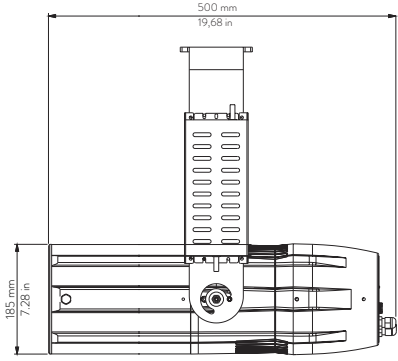

RGB Mode

- 01 → Master Dimmer
- 02 → Dimmer Fine
- 03 → Red
- 04 → Green
- 05 → Blue
- 06 → White Tone
- 07 → Saturation
- 08 → Strobe Effect

Drawing Size

LEDko EXT 80° Optic

Length	Width	Height	Weight
500 mm	252.6 mm	185 mm	15.1 Kg
19.68 in	9.94 in	7.28 in	33.28 lbs

With
bracket:
518.46 mm
20.41 in

LEDko EXT 30°-60° Zoom

Length	Width	Height	Weight
580 mm	252.6 mm	185 mm	15.6 Kg
22.83 in	9.94 in	7.28 in	34.39 lbs

With
bracket:
518.46 mm
20.41 in

LEDko EXT 14°-35° Zoom

Length	Width	Height	Weight
687.8 mm	252.6 mm	185 mm	16.9 Kg
27.07 in	9.94 in	7.28 in	37.25 lbs

With
bracket:
518.46 mm
20.41 in

LEDko EXT 10°-25° Zoom

Length	Width	Height	Weight
807.7 mm	252.6 mm	185 mm	18 Kg
31.8 in	9.94 in	7.28 in	39.68 lbs

With
bracket:
518.46 mm
20.41 in

Mounting yoke attachment point

DMX Signal Junction Connector

Specification

- DMX 512 STANDARD:
- Pin 1 = Ground Wire
- Pin 2 = Negative (Black)
- Pin 3 = Positive (White)

House of Worship - Church tower, Chieri, Italy