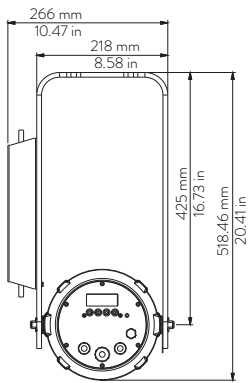

RGB Mode

- 01 → Master Dimmer
- 02 → Dimmer Fine
- 03 → Red
- 04 → Green
- 05 → Blue
- 06 → White Tone
- 07 → Saturation
- 08 → Strobe Effect

Drawing Size

LEDko EXT 80° Optic

Length	Width	Height	Weight
500 mm	252.6 mm	185 mm	15.1 Kg
19.68 in	9.94 in	7.28 in	33.28 lbs

With
bracket:
518.46 mm
20.41 in

LEDko EXT 30°-60° Zoom

Length	Width	Height	Weight
580 mm	252.6 mm	185 mm	15.6 Kg
22.83 in	9.94 in	7.28 in	34.39 lbs

With
bracket:
518.46 mm
20.41 in

LEDko EXT 14°-35° Zoom

Length	Width	Height	Weight
687.8 mm	252.6 mm	185 mm	16.9 Kg
27.07 in	9.94 in	7.28 in	37.25 lbs

With
bracket:
518.46 mm
20.41 in

LEDko EXT 10°-25° Zoom

Length	Width	Height	Weight
807.7 mm	252.6 mm	185 mm	18 Kg
31.8 in	9.94 in	7.28 in	39.68 lbs

With
bracket:
518.46 mm
20.41 in

Mounting yoke attachment point

DMX Signal Junction Connector

Specification

- DMX 512 STANDARD:
- Pin 1 = Ground Wire
- Pin 2 = Negative (Black)
- Pin 3 = Positive (White)

House of Worship - Church tower, Chieri, Italy