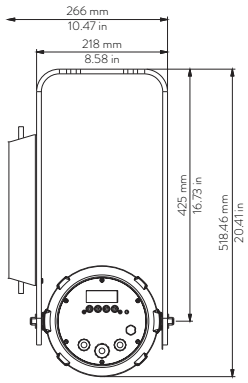

RGB Mode

- 01 → Master Dimmer
- 02 → Dimmer Fine
- 03 → Red
- 04 → Green
- 05 → Blue
- 06 → White Tone
- 07 → Saturation
- 08 → Strobe Effect

Drawing Size

LEDko EXT 80° Optic

Length	Width	Height	Weight
500 mm	252.6 mm	185 mm	15.1 Kg
19.68 in	9.94 in	7.28 in	33.28 lbs

With
bracket:
518.46 mm
20.41 in

LEDko EXT 30°-60° Zoom

Length	Width	Height	Weight
580 mm	252.6 mm	185 mm	15.6 Kg
22.83 in	9.94 in	7.28 in	34.39 lbs

With
bracket:
518.46 mm
20.41 in

LEDko EXT 14°-35° Zoom

Length	Width	Height	Weight
687.8 mm	252.6 mm	185 mm	16.9 Kg
27.07 in	9.94 in	7.28 in	37.25 lbs

With
bracket:
518.46 mm
20.41 in

LEDko EXT 10°-25° Zoom

Length	Width	Height	Weight
807.7 mm	252.6 mm	185 mm	18 Kg
31.8 in	9.94 in	7.28 in	39.68 lbs

With
bracket:
518.46 mm
20.41 in

Mounting yoke attachment point

DMX Signal Junction Connector

Specification

- DMX 512 STANDARD:
- Pin 1 = Ground Wire
- Pin 2 = Negative (Black)
- Pin 3 = Positive (White)

House of Worship - Church tower, Chieri, Italy