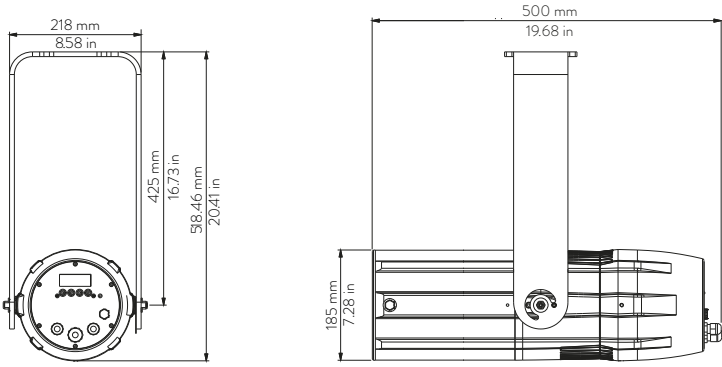

**LEDko EXT 80° Optic**

Length	Width	Height	Weight
500 mm	252.6 mm	185 mm	12.1 Kg
19.68 in	9.94 in	7.28 in	26.6lbs

With  
bracket:  
518.46 mm  
20.41 in

**LEDko EXT 30°-60° Zoom**

Length	Width	Height	Weight
580 mm	252.6 mm	185 mm	12.6 Kg
22.83 in	9.94 in	7.28 in	27.7 lbs

With  
bracket:  
518.46 mm  
20.41 in

**LEDko EXT 14°-35° Zoom**

Length	Width	Height	Weight
687.8 mm	252.6 mm	185 mm	14 Kg
27.07 in	9.94 in	7.28 in	30.8 lbs

With  
bracket:  
518.46 mm  
20.41 in

**LEDko EXT 10°-25° Zoom**

Length	Width	Height	Weight
807.2 mm	252.6 mm	185 mm	15 Kg
31.8 in	9.94 in	7.28 in	33.1 lbs

With  
bracket:  
518.46 mm  
20.41 in

Mounting yoke attachment point

Accessories

Iris (optional)

DMX Signal Junction Connector