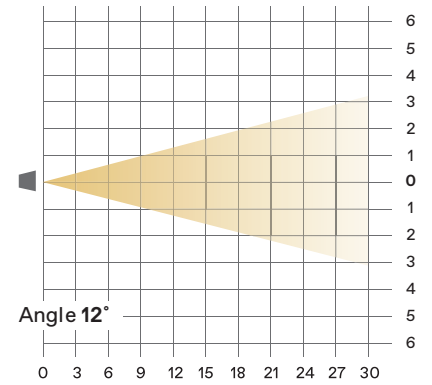

LEDko EXT Daylight CRI 90 - Profile Zoom 10°-25°

Optic: Minimum Zoom

Distance(m)	3	6	9	12	15	18	21	24	27	30	
lux	5.600K	37.640	9.410	4.182	2.353	1.506	1.046	768	588	465	376
Diameter Ø (m)	0,63	1,26	1,89	2,52	3,15	3,78	4,41	5,05	5,68	6,31	
lux	5.600K	CRI 90	TLCI 90