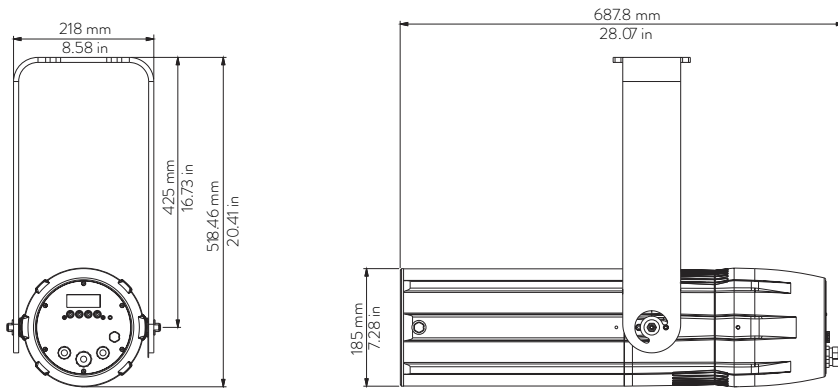

**LEDko EXT 80° Optic**

Length	Width	Height	Weight
500 mm	252.6 mm	185 mm	12.1 Kg
19.68 in	9.94 in	7.28 in	26.6lbs

With  
bracket:  
518.46 mm  
20.41 in

**LEDko EXT 30°-60° Zoom**

Length	Width	Height	Weight
580 mm	252.6 mm	185 mm	12.6 Kg
22.83 in	9.94 in	7.28 in	27.7 lbs

With  
bracket:  
518.46 mm  
20.41 in

**LEDko EXT 14°-35° Zoom**

Length	Width	Height	Weight
687.8 mm	252.6 mm	185 mm	14 Kg
27.07 in	9.94 in	7.28 in	30.8 lbs

With  
bracket:  
518.46 mm  
20.41 in

**LEDko EXT 10°-25° Zoom**

Length	Width	Height	Weight
807.2 mm	252.6 mm	185 mm	15 Kg
31.8 in	9.94 in	7.28 in	33.1 lbs

With  
bracket:  
518.46 mm  
20.41 in

Mounting yoke attachment point

Accessories

Iris (optional)

DMX Signal Junction Connector