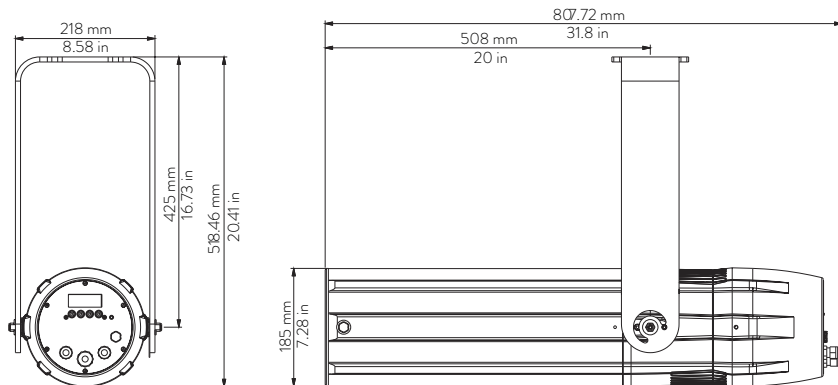

**LEDko EXT 80° Optic**

Length	Width	Height	Weight
500 mm	252.6 mm	185 mm	12.1 Kg
19.68 in	9.94 in	7.28 in	26.6lbs

With  
bracket:  
518.46 mm  
20.41 in

**LEDko EXT 30°-60° Zoom**

Length	Width	Height	Weight
580 mm	252.6 mm	185 mm	12.6 Kg
22.83 in	9.94 in	7.28 in	27.7 lbs

With  
bracket:  
518.46 mm  
20.41 in

**LEDko EXT 14°-35° Zoom**

Length	Width	Height	Weight
687.8 mm	252.6 mm	185 mm	14 Kg
27.07 in	9.94 in	7.28 in	30.8 lbs

With  
bracket:  
518.46 mm  
20.41 in

**LEDko EXT 10°-25° Zoom**

Length	Width	Height	Weight
807.2 mm	252.6 mm	185 mm	15 Kg
31.8 in	9.94 in	7.28 in	33.1 lbs

With  
bracket:  
518.46 mm  
20.41 in

Mounting yoke attachment point

Accessories

Iris (optional)

DMX Signal Junction Connector

Specification

DMX 512 STANDARD:  
Pin 1 = Ground Wire  
Pin 2 = Negative (Black)  
Pin 3 = Positive (White)

Architectural Outdoor - Louis Vuitton Fondatio, Paris, France

Product	LEDko EXT D
CCT	5.600K
CRI	>90