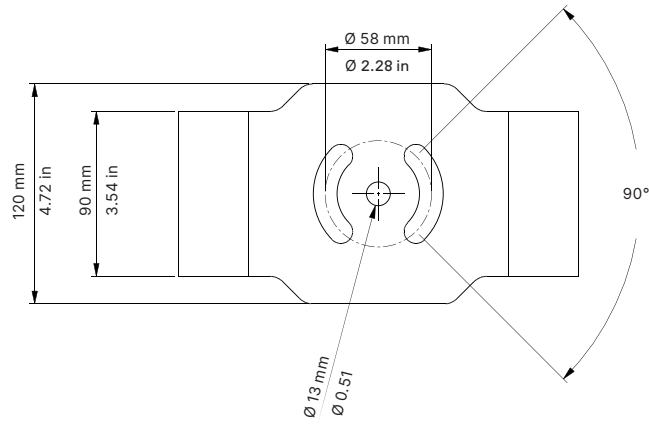

**LEDko EXT 80° Optic**

Length	Width	Height	Weight
500 mm	252.6 mm	185 mm	12.1 Kg
19.68 in	9.94 in	7.28 in	26.6lbs

With  
bracket:  
518.46 mm  
20.41 in

**LEDko EXT 30°-60° Zoom**

Length	Width	Height	Weight
580 mm	252.6 mm	185 mm	12.6 Kg
22.83 in	9.94 in	7.28 in	27.7 lbs

With  
bracket:  
518.46 mm  
20.41 in

**LEDko EXT 14°-35° Zoom**

Length	Width	Height	Weight
687.8 mm	252.6 mm	185 mm	14 Kg
27.07 in	9.94 in	7.28 in	30.8 lbs

With  
bracket:  
518.46 mm  
20.41 in

**LEDko EXT 10°-25° Zoom**

Length	Width	Height	Weight
807.2 mm	252.6 mm	185 mm	15 Kg
31.8 in	9.94 in	7.28 in	33.1 lbs

With  
bracket:  
518.46 mm  
20.41 in

Mounting yoke attachment point

Accessories

Iris (optional)

DMX Signal Junction Connector

Specification

DMX 512 STANDARD:  
Pin 1 = Ground Wire  
Pin 2 = Negative (Black)  
Pin 3 = Positive (White)

Architectural Outdoor - Louis Vuitton Fondatio, Paris, France

Product	LEDko EXT D
CCT	5.600K
CRI	>90