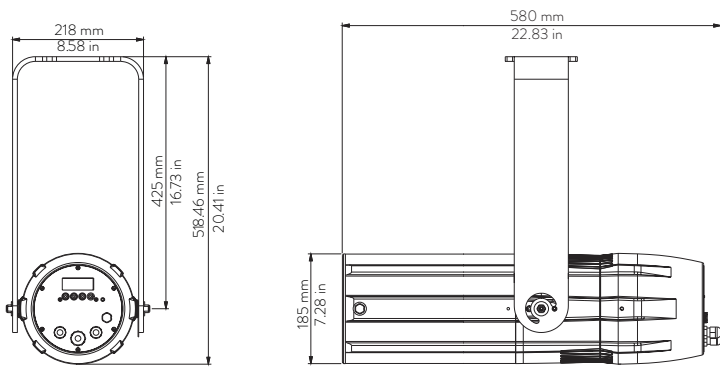

**LEDko EXT 80° Optic**

Length	Width	Height	Weight
500 mm	252.6 mm	185 mm	12.1 Kg
19.68 in	9.94 in	7.28 in	26.6lbs

With  
bracket:  
518.46 mm  
20.41 in

**LEDko EXT 30°-60° Zoom**

Length	Width	Height	Weight
580 mm	252.6 mm	185 mm	12.6 Kg
22.83 in	9.94 in	7.28 in	27.7 lbs

With  
bracket:  
518.46 mm  
20.41 in

**LEDko EXT 14°-35° Zoom**

Length	Width	Height	Weight
687.8 mm	252.6 mm	185 mm	14 Kg
27.07 in	9.94 in	7.28 in	30.8 lbs

With  
bracket:  
518.46 mm  
20.41 in

**LEDko EXT 10°-25° Zoom**

Length	Width	Height	Weight
807.2 mm	252.6 mm	185 mm	15 Kg
31.8 in	9.94 in	7.28 in	33.1 lbs

With  
bracket:  
518.46 mm  
20.41 in

Mounting yoke attachment point

Accessories

Iris (optional)

DMX Signal Junction Connector